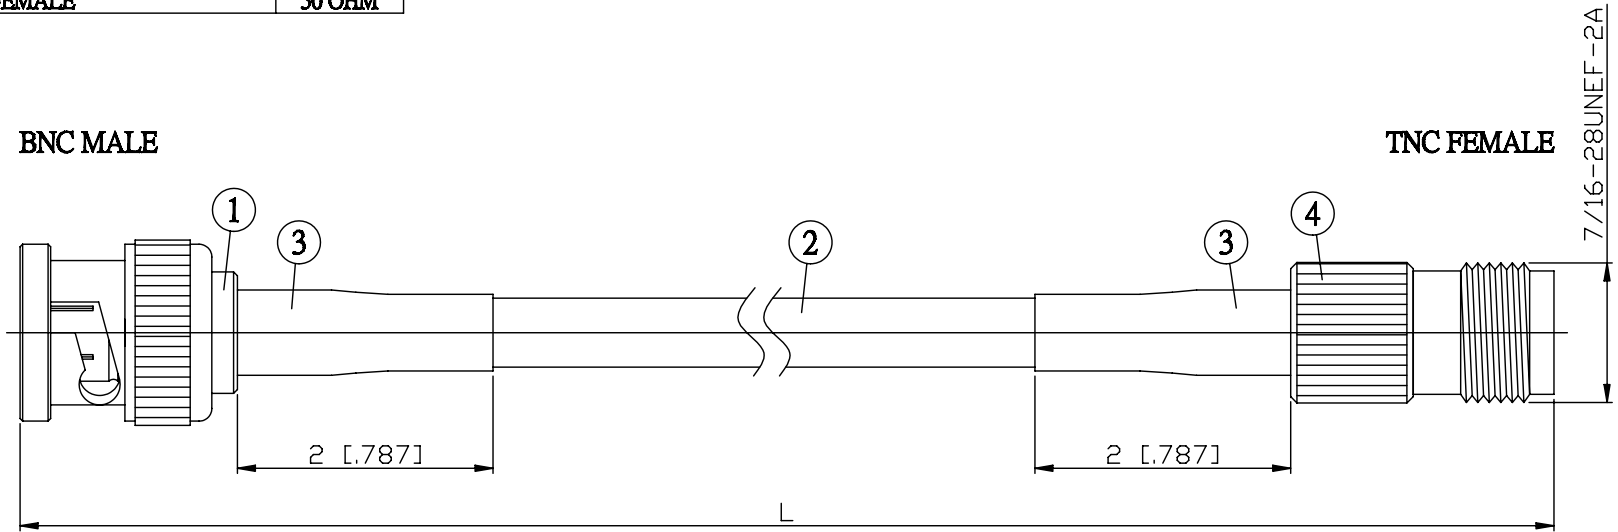

NO.	COMPONENTS	IMPEDANCE
1	BNC MALE	50 OHM
2	RG223	50 OHM
3	HEAT SHRINKING TUBE	
4	TNC FEMALE	50 OHM

JYE BAO P/N	L CM (INCH)
B30T80-223-15	15 (5.906)
B30T80-223-30	30 (11.811)
B30T80-223-50	50 (19.685)
B30T80-223-100	100 (39.370)
B30T80-223-150	150 (59.055)
B30T80-223-200	200 (78.740)
B30T80-223-XXX	CUSTOM LENGTH IN CM

LENGTH TOLERANCE IS $\pm 1.5\%$ OR $\pm 10\text{MM}$, WHICHEVER IS GREATER.	JYE BAO CO., LTD. TAIPEI TAIWAN
	DESCRIPTION CABLE ASSEMBLY BNC PLUG TO TNC JACK
	JYE BAO DRAWING NO. B30T80-223-XXX