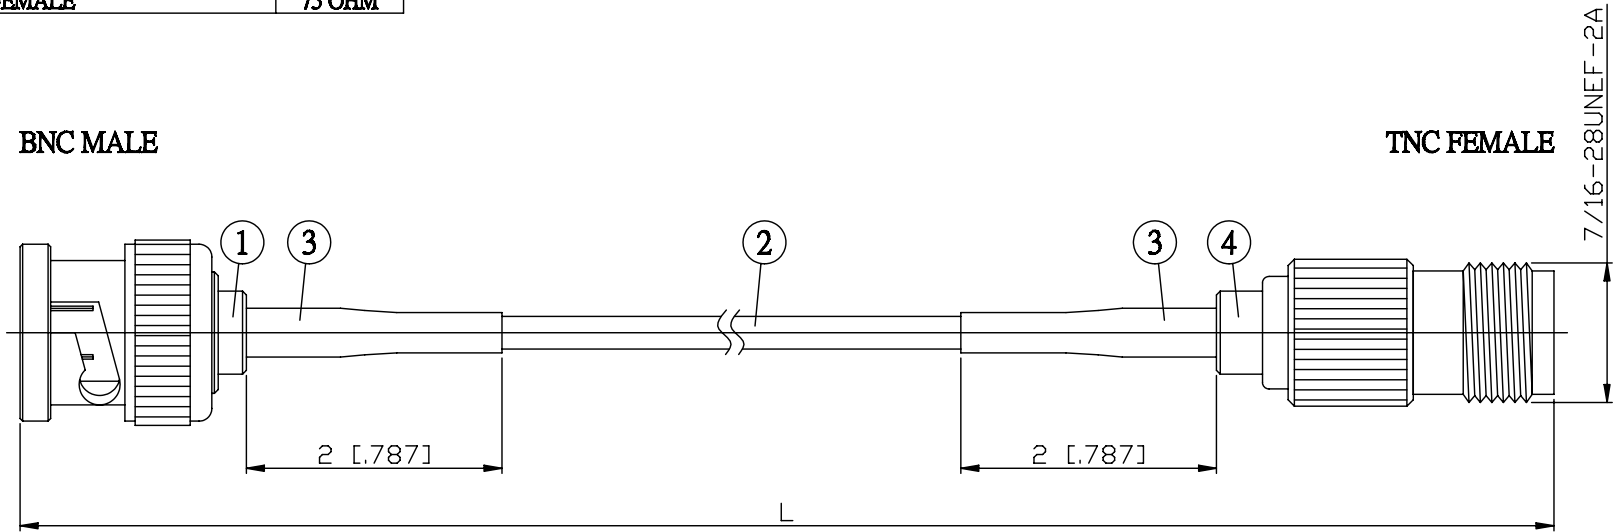

NO.	COMPONENTS	IMPEDANCE
1	BNC MALE	75 OHM
2	RG179	75 OHM
3	HEAT SHRINKING TUBE	
4	TNC FEMALE	75 OHM

JYE BAO P/N	L CM (INCH)
B30T80-179-15	15 (5.906)
B30T80-179-30	30 (11.811)
B30T80-179-50	50 (19.685)
B30T80-179-100	100 (39.370)
B30T80-179-150	150 (59.055)
B30T80-179-200	200 (78.740)
B30T80-179-XXX	CUSTOM LENGTH IN CM

LENGTH TOLERANCE IS $\pm 1.5\%$ OR $\pm 10\text{MM}$, WHICHEVER IS GREATER.	JYE BAO CO., LTD. TAIPEI TAIWAN
	DESCRIPTION CABLE ASSEMBLY BNC PLUG TO TNC JACK
	JYE BAO DRAWING NO. B30T80-179-XXX