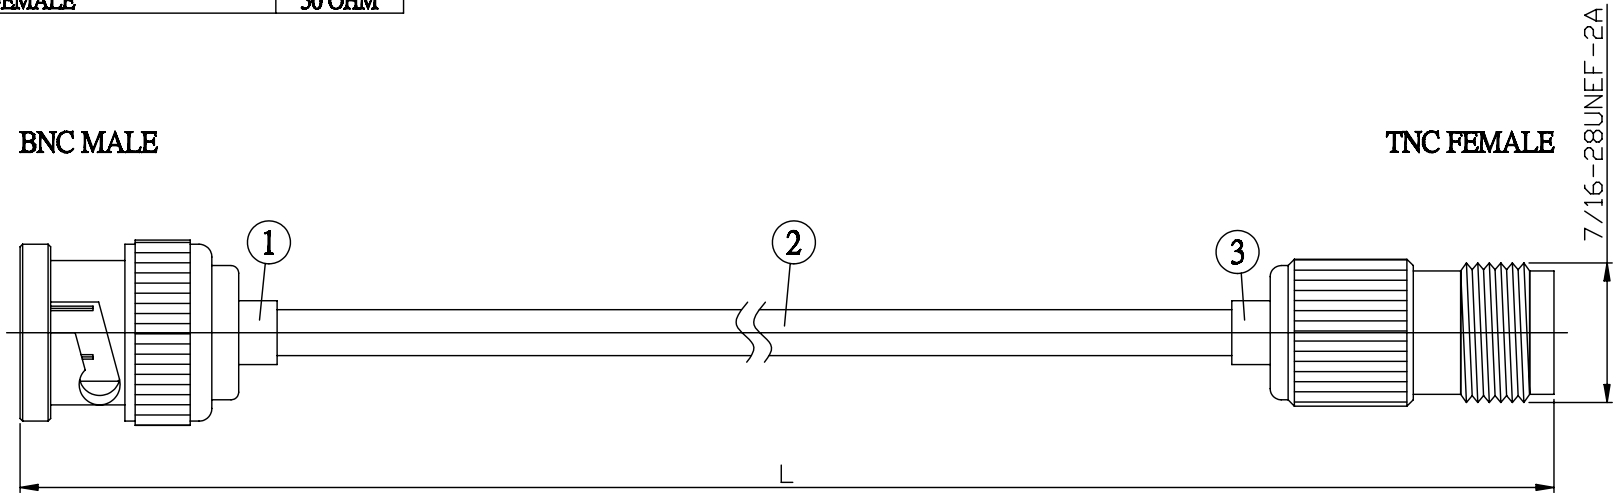

NO.	COMPONENTS	IMPEDANCE
1	BNC MALE	50 OHM
2	.141" TIN PLATED SEMI-RIGID CABLE (TIN PLATED RG402)	50 OHM
3	TNC FEMALE	50 OHM

JYE BAO P/N	L CM (INCH)
B30T80-141T-15	15 (5.906)
B30T80-141T-30	30 (11.811)
B30T80-141T-50	50 (19.685)
B30T80-141T-100	100 (39.370)
B30T80-141T-150	150 (59.055)
B30T80-141T-200	200 (78.740)
B30T80-141T-XXX	CUSTOM LENGTH IN CM

LENGTH TOLERANCE IS $\pm 1.5\%$ OR $\pm 10\text{MM}$ , WHICHEVER IS GREATER.	<b>JYE BAO CO., LTD.</b> TAIPEI TAIWAN
	DESCRIPTION CABLE ASSEMBLY BNC PLUG TO TNC JACK
	JYE BAO DRAWING NO. B30T80-141T-XXX