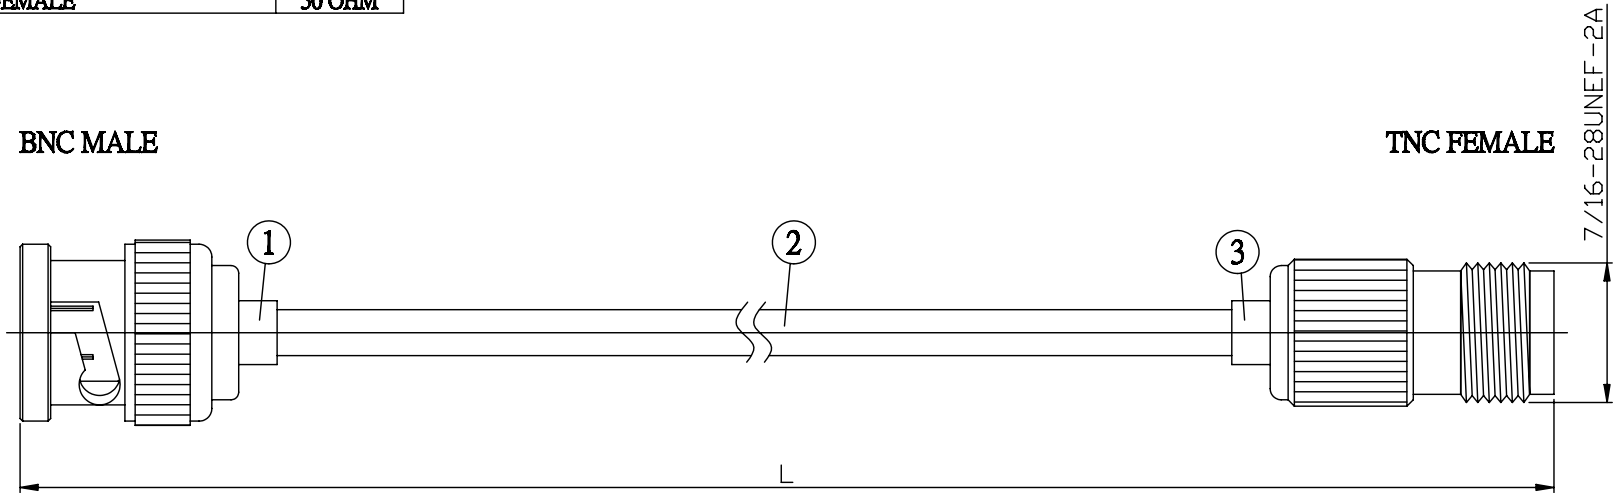

NO.	COMPONENTS	IMPEDANCE
1	BNC MALE	50 OHM
2	.141" HANDBENDABLE CABLE (= JYBAO P/N .141SRF-W-P-50)	50 OHM
3	TNC FEMALE	50 OHM

JYE BAO P/N	L CM (INCH)
B30T80-141S-15	15 (5.906)
B30T80-141S-30	30 (11.811)
B30T80-141S-50	50 (19.685)
B30T80-141S-100	100 (39.370)
B30T80-141S-150	150 (59.055)
B30T80-141S-200	200 (78.740)
B30T80-141S-XXX	CUSTOM LENGTH IN CM

LENGTH TOLERANCE IS $\pm 1.5\%$ OR $\pm 10\text{MM}$, WHICHEVER IS GREATER.	JYE BAO CO., LTD. TAIPEI TAIWAN
	DESCRIPTION CABLE ASSEMBLY BNC PLUG TO TNC JACK
	JYE BAO DRAWING NO. B30T80-141S-XXX