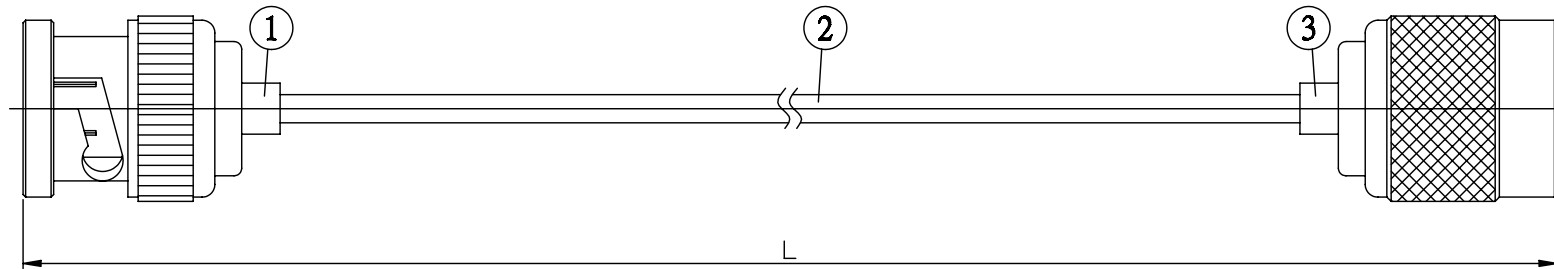

NO.	COMPONENTS	IMPEDANCE
1	BNC MALE	50 OHM
2	.085" TIN PLATED SEMI-RIGID CABLE (TIN PLATED RG405)	50 OHM
3	TNC REVERSE POLARITY MALE	50 OHM

BNC MALE

TNC R/P MALE

JYE BAO P/N	L CM (INCH)
B30T60-85T-15	15 (5.906)
B30T60-85T-30	30 (11.811)
B30T60-85T-50	50 (19.685)
B30T60-85T-100	100 (39.370)
B30T60-85T-150	150 (59.055)
B30T60-85T-200	200 (78.740)
B30T60-85T-XXX	CUSTOM LENGTH IN CM

LENGTH TOLERANCE IS $\pm 1.5\%$ OR $\pm 10\text{MM}$, WHICHEVER IS GREATER.	JYE BAO CO., LTD. TAIPEI TAIWAN
	DESCRIPTION CABLE ASSEMBLY BNC PLUG TO TNC R/P PLUG
	JYE BAO DRAWING NO. B30T60-85T-XXX