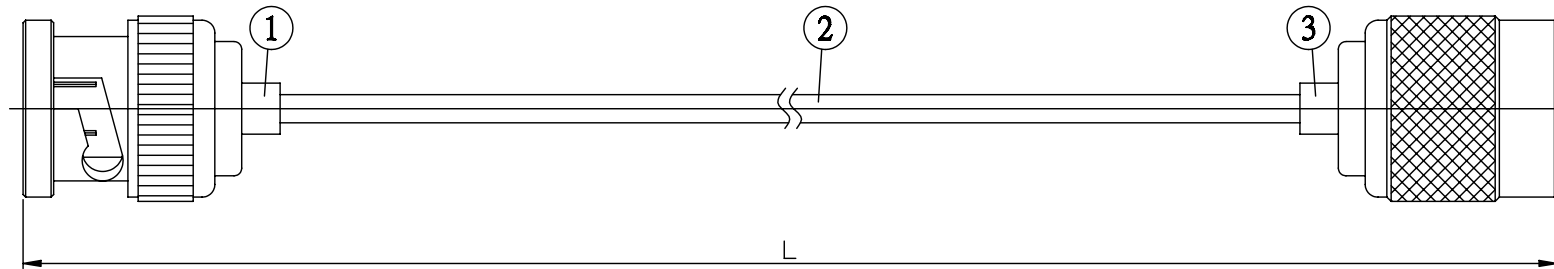

NO.	COMPONENTS	IMPEDANCE
1	BNC MALE	50 OHM
2	.085" HANDBENDABLE CABLE (= JYBAO P/N .085SRF-W-P-50)	50 OHM
3	TNC REVERSE POLARITY MALE	50 OHM

BNC MALE

TNC R/P MALE

JYE BAO P/N	L CM (INCH)
B30T60-85S-15	15 (5.906)
B30T60-85S-30	30 (11.811)
B30T60-85S-50	50 (19.685)
B30T60-85S-100	100 (39.370)
B30T60-85S-150	150 (59.055)
B30T60-85S-200	200 (78.740)
B30T60-85S-XXX	CUSTOM LENGTH IN CM

LENGTH TOLERANCE IS $\pm 1.5\%$ OR $\pm 10\text{MM}$, WHICHEVER IS GREATER.	JYE BAO CO., LTD. TAIPEI TAIWAN
	<small>DESCRIPTION</small> CABLE ASSEMBLY BNC PLUG TO TNC R/P PLUG
	<small>JYE BAO DRAWING NO.</small> B30T60-85S-XXX