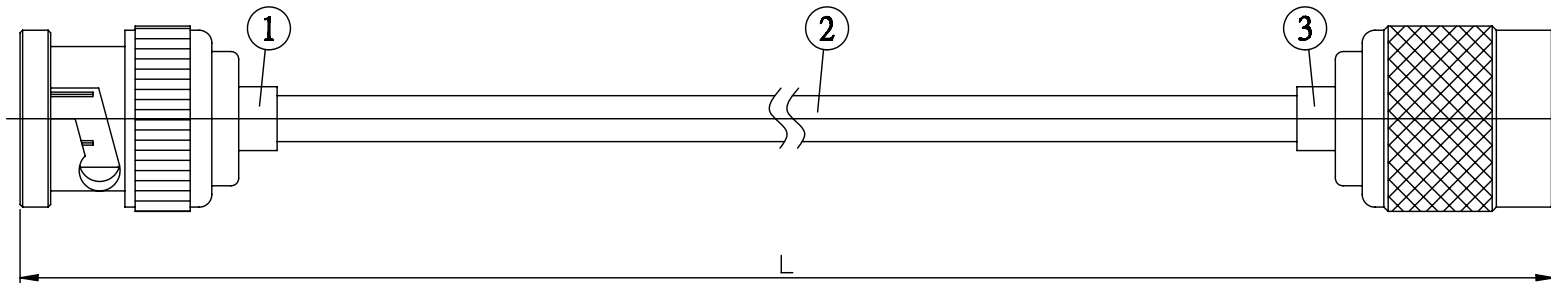

NO.	COMPONENTS	IMPEDANCE
1	BNC MALE	50 OHM
2	.141" TIN PLATED SEMI-RIGID CABLE (TIN PLATED RG402)	50 OHM
3	TNC REVERSE POLARITY MALE	50 OHM

BNC MALE

TNC R/P MALE

JYE BAO P/N	L CM (INCH)
B30T60-141T-15	15 (5.906)
B30T60-141T-30	30 (11.811)
B30T60-141T-50	50 (19.685)
B30T60-141T-100	100 (39.370)
B30T60-141T-150	150 (59.055)
B30T60-141T-200	200 (78.740)
B30T60-141T-XXX	CUSTOM LENGTH IN CM

LENGTH TOLERANCE IS $\pm 1.5\%$ OR $\pm 10\text{MM}$, WHICHEVER IS GREATER.	JYE BAO CO., LTD. TAIPEI TAIWAN
	DESCRIPTION CABLE ASSEMBLY BNC PLUG TO TNC R/P PLUG
	JYE BAO DRAWING NO. B30T60-141T-XXX