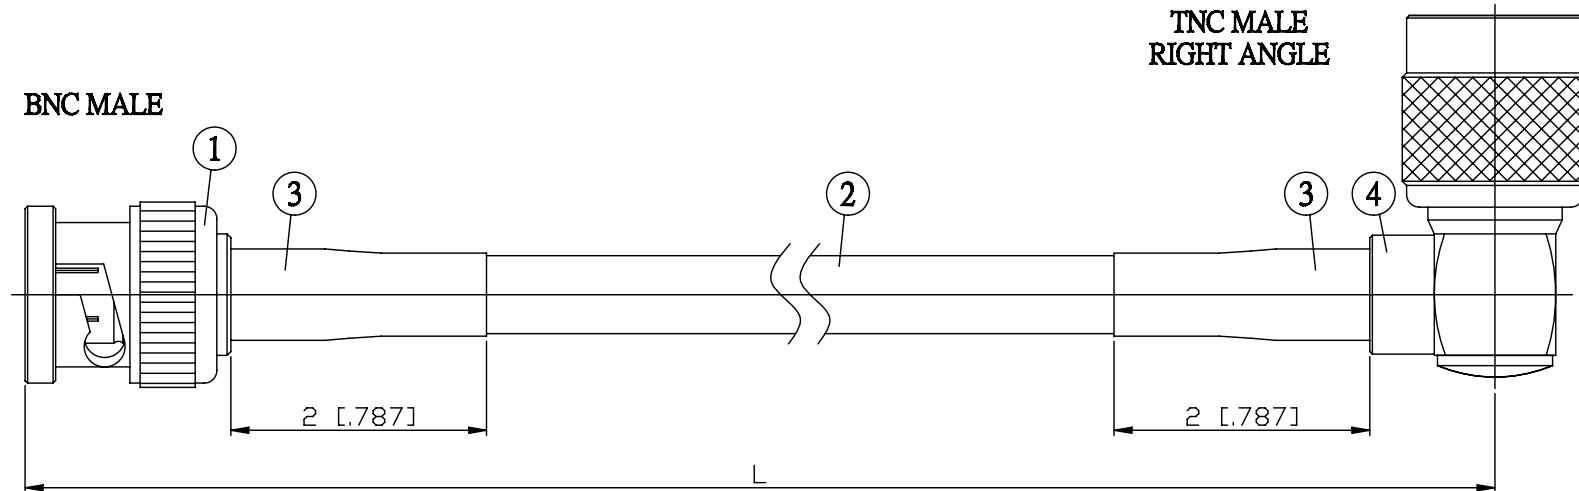

NO.	COMPONENTS	IMPEDANCE
1	BNC MALE	50 OHM
2	JBY240	50 OHM
3	HEAT SHRINKING TUBE	
4	TNC MALE RIGHT ANGLE	50 OHM

JYE BAO P/N	L CM (INCH)
B30T39-L240-15	15 (5.906)
B30T39-L240-30	30 (11.811)
B30T39-L240-50	50 (19.685)
B30T39-L240-100	100 (39.370)
B30T39-L240-150	150 (59.055)
B30T39-L240-200	200 (78.740)
B30T39-L240-XXX	CUSTOM LENGTH IN CM

LENGTH TOLERANCE IS $\pm 1.5\%$ OR $\pm 10\text{MM}$, WHICHEVER IS GREATER.	JYE BAO CO., LTD. TAIPEI TAIWAN
	DESCRIPTION CABLE ASSEMBLY BNC PLUG TO TNC PLUG R/A
	JYE BAO DRAWING NO. B30T39-L240-XXX