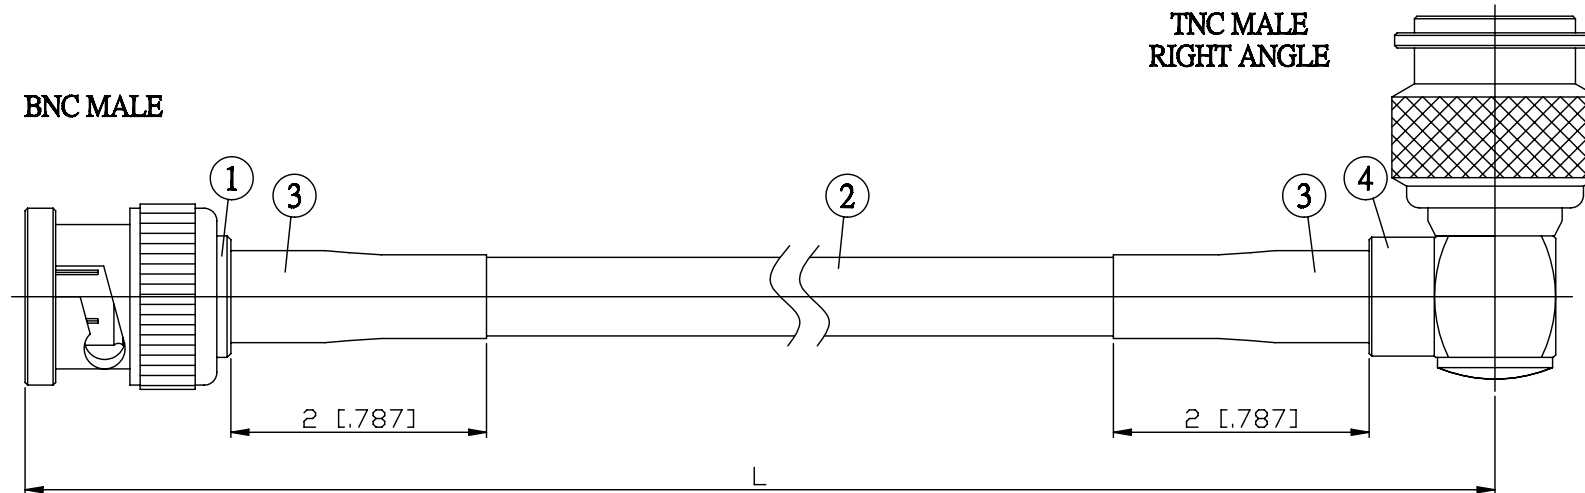

NO.	COMPONENTS	IMPEDANCE
1	BNC MALE	75 OHM
2	RG59	75 OHM
3	HEAT SHRINKING TUBE	
4	TNC MALE RIGHT ANGLE	75 OHM

JYE BAO P/N	L CM (INCH)
B30T39-59-15	15 (5.906)
B30T39-59-30	30 (11.811)
B30T39-59-50	50 (19.685)
B30T39-59-100	100 (39.370)
B30T39-59-150	150 (59.055)
B30T39-59-200	200 (78.740)
B30T39-59-XXX	CUSTOM LENGTH IN CM

LENGTH TOLERANCE IS $\pm 1.5\%$ OR $\pm 10\text{MM}$, WHICHEVER IS GREATER.	JYE BAO CO., LTD. TAIPEI TAIWAN
	DESCRIPTION CABLE ASSEMBLY BNC PLUG TO TNC PLUG R/A
	JYE BAO DRAWING NO. B30T39-59-XXX