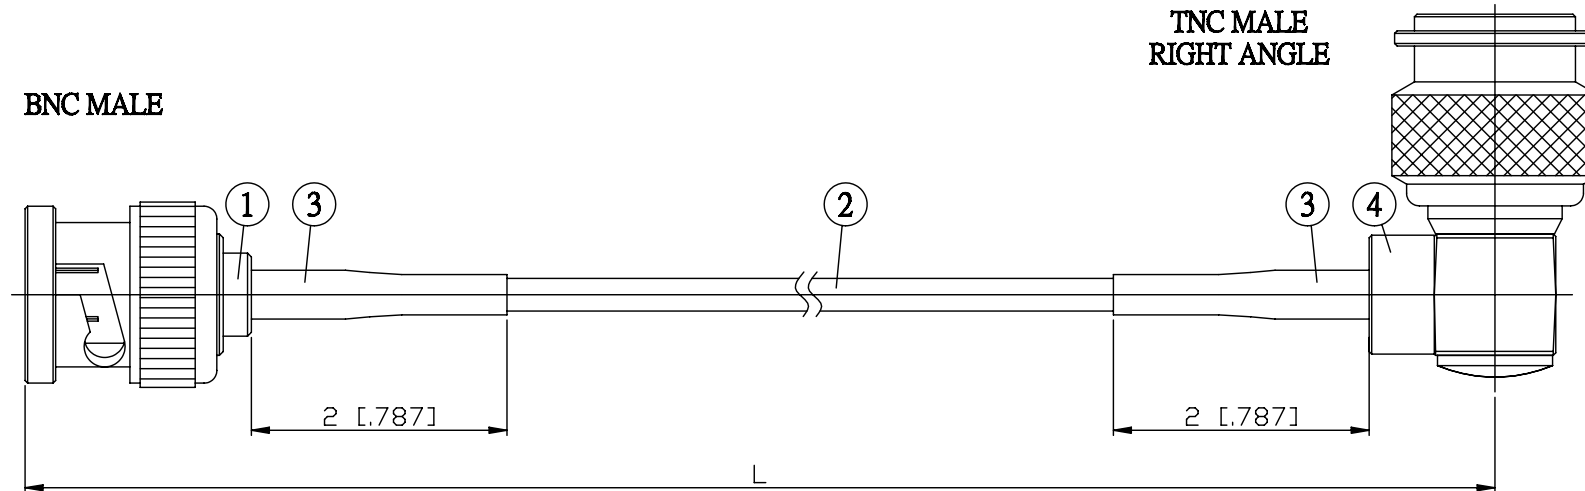

NO.	COMPONENTS	IMPEDANCE
1	BNC MALE	75 OHM
2	RG179	75 OHM
3	HEAT SHRINKING TUBE	
4	TNC MALE RIGHT ANGLE	75 OHM

JYE BAO P/N	L CM (INCH)
B30T39-179-15	15 (5.906)
B30T39-179-30	30 (11.811)
B30T39-179-50	50 (19.685)
B30T39-179-100	100 (39.370)
B30T39-179-150	150 (59.055)
B30T39-179-200	200 (78.740)
B30T39-179-XXX	CUSTOM LENGTH IN CM

LENGTH TOLERANCE IS $\pm 1.5\%$ OR $\pm 10\text{MM}$, WHICHEVER IS GREATER.	JYE BAO CO., LTD. TAIPEI TAIWAN
	<small>DESCRIPTION</small> CABLE ASSEMBLY BNC PLUG TO TNC PLUG R/A
	<small>JYE BAO DRAWING NO.</small> B30T39-179-XXX