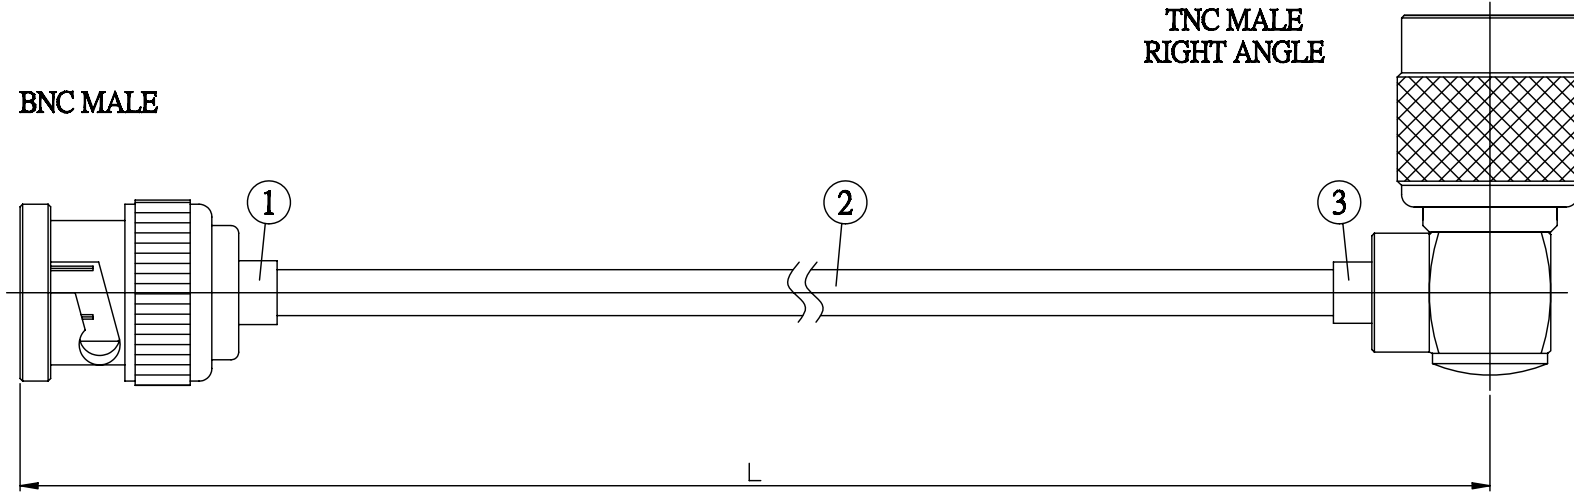

NO.	COMPONENTS	IMPEDANCE
1	BNC MALE	50 OHM
2	.141" TIN PLATED SEMI-RIGID CABLE (TIN PLATED RG402)	50 OHM
3	TNC MALE RIGHT ANGLE	50 OHM

JYE BAO P/N	L CM (INCH)
B30T39-141T-15	15 (5.906)
B30T39-141T-30	30 (11.811)
B30T39-141T-50	50 (19.685)
B30T39-141T-100	100 (39.370)
B30T39-141T-150	150 (59.055)
B30T39-141T-200	200 (78.740)
B30T39-141T-XXX	CUSTOM LENGTH IN CM

LENGTH TOLERANCE IS ±1.5% OR ±10MM, WHICHEVER IS GREATER.	<b>JYE BAO CO., LTD.</b> TAIPEI TAIWAN
	<small>DESCRIPTION</small> CABLE ASSEMBLY BNC PLUG TO TNC PLUG R/A
	<small>JYE BAO DRAWING NO.</small> B30T39-141T-XXX