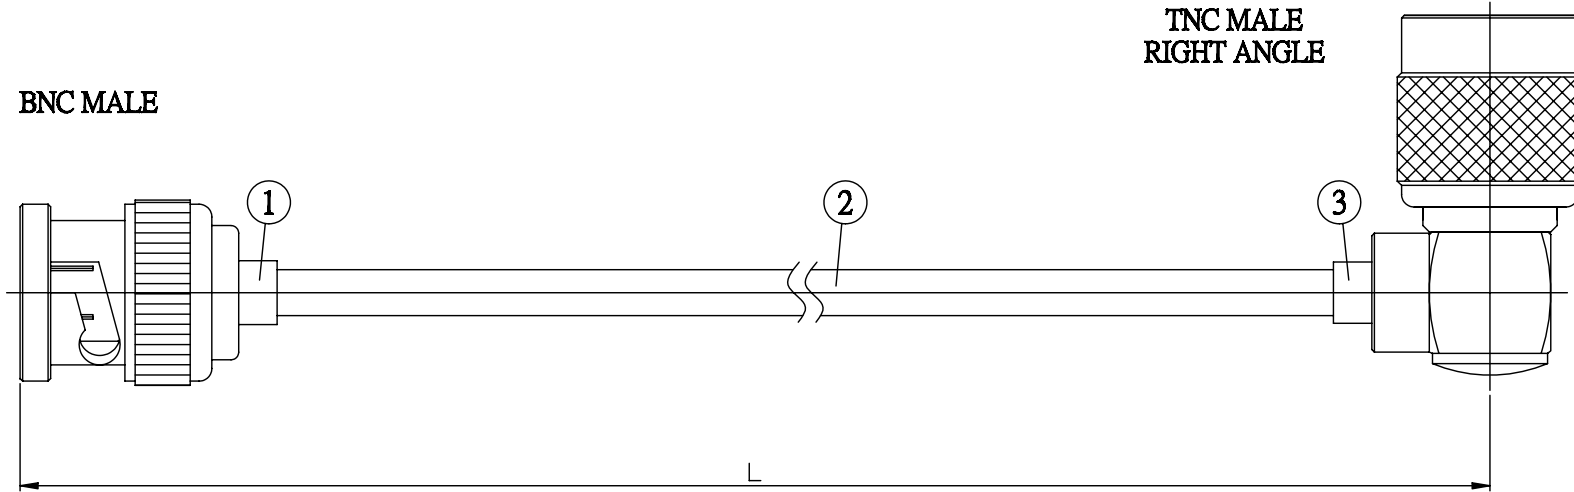

NO.	COMPONENTS	IMPEDANCE
1	BNC MALE	50 OHM
2	.141" HANDBENDABLE CABLE (= JYEBAO P/N .141SRF-W-P-50)	50 OHM
3	TNC MALE RIGHT ANGLE	50 OHM

JYE BAO P/N	L CM (INCH)
B30T39-141S-15	15 (5.906)
B30T39-141S-30	30 (11.811)
B30T39-141S-50	50 (19.685)
B30T39-141S-100	100 (39.370)
B30T39-141S-150	150 (59.055)
B30T39-141S-200	200 (78.740)
B30T39-141S-XXX	CUSTOM LENGTH IN CM

LENGTH TOLERANCE IS ±1.5% OR ±10MM, WHICHEVER IS GREATER.	JYE BAO CO., LTD. TAIPEI TAIWAN
	<small>DESCRIPTION</small> CABLE ASSEMBLY BNC PLUG TO TNC PLUG R/A
	<small>JYE BAO DRAWING NO.</small> B30T39-141S-XXX