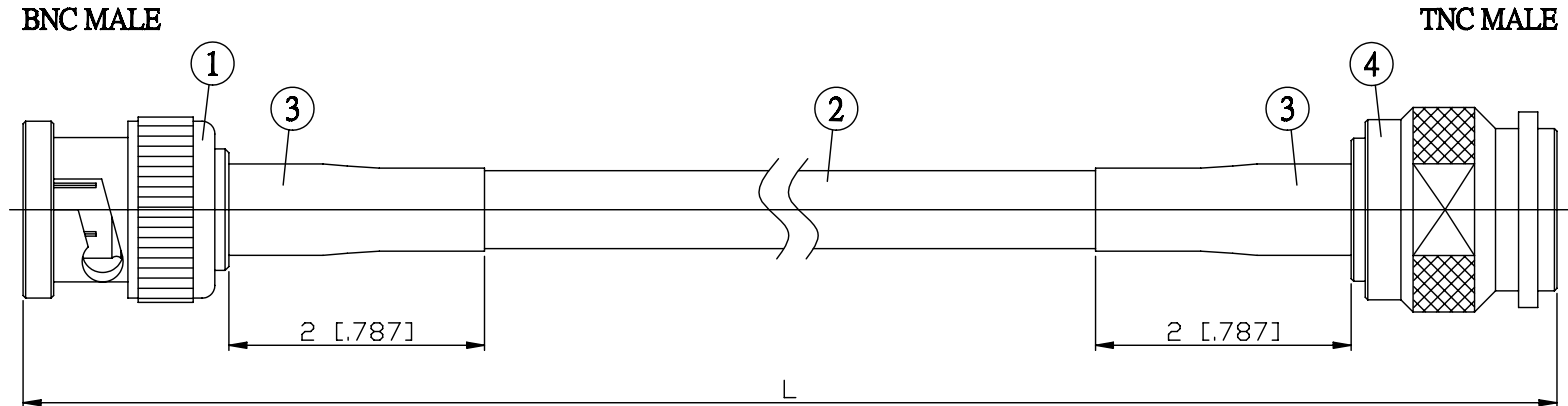

NO.	COMPONENTS	IMPEDANCE
1	BNC MALE	50 OHM
2	JBY240	50 OHM
3	HEAT SHRINKING TUBE	
4	TNC MALE	50 OHM

JYE BAO P/N	L CM (INCH)
B30T30-L240-15	15 (5.906)
B30T30-L240-30	30 (11.811)
B30T30-L240-50	50 (19.685)
B30T30-L240-100	100 (39.370)
B30T30-L240-150	150 (59.055)
B30T30-L240-200	200 (78.740)
B30T30-L240-XXX	CUSTOM LENGTH IN CM

LENGTH TOLERANCE IS $\pm 1.5\%$ OR $\pm 10\text{MM}$ , WHICHEVER IS GREATER.	<b>JYE BAO CO., LTD.</b> TAIPEI TAIWAN
	DESCRIPTION CABLE ASSEMBLY BNC PLUG TO TNC PLUG
	JYE BAO DRAWING NO. B30T30-L240-XXX