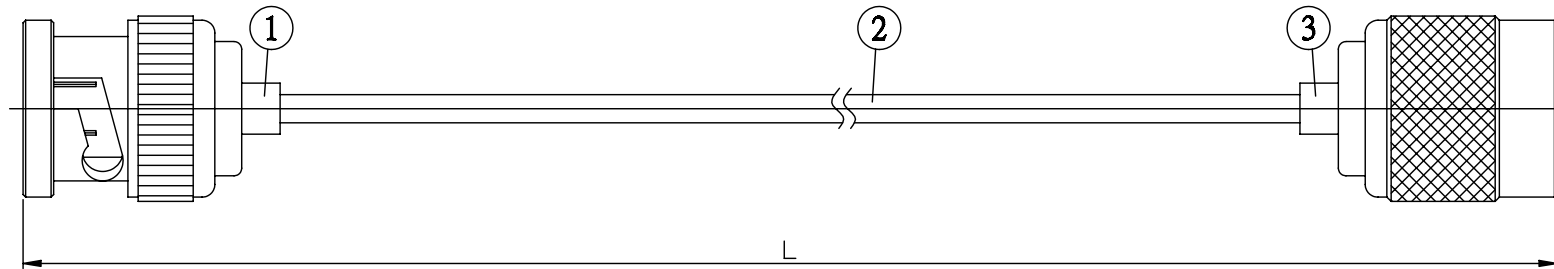

NO.	COMPONENTS	IMPEDANCE
1	BNC MALE	50 OHM
2	.085" TIN PLATED SEMI-RIGID CABLE (TIN PLATED RG405)	50 OHM
3	TNC MALE	50 OHM

BNC MALE

TNC MALE

JYE BAO P/N	L CM (INCH)
B30T30-85T-15	15 (5.906)
B30T30-85T-30	30 (11.811)
B30T30-85T-50	50 (19.685)
B30T30-85T-100	100 (39.370)
B30T30-85T-150	150 (59.055)
B30T30-85T-200	200 (78.740)
B30T30-85T-XXX	CUSTOM LENGTH IN CM

LENGTH TOLERANCE IS $\pm 1.5\%$ OR $\pm 10\text{MM}$, WHICHEVER IS GREATER.	JYE BAO CO., LTD. TAIPEI TAIWAN
	DESCRIPTION CABLE ASSEMBLY BNC PLUG TO TNC PLUG
	JYE BAO DRAWING NO. B30T30-85T-XXX