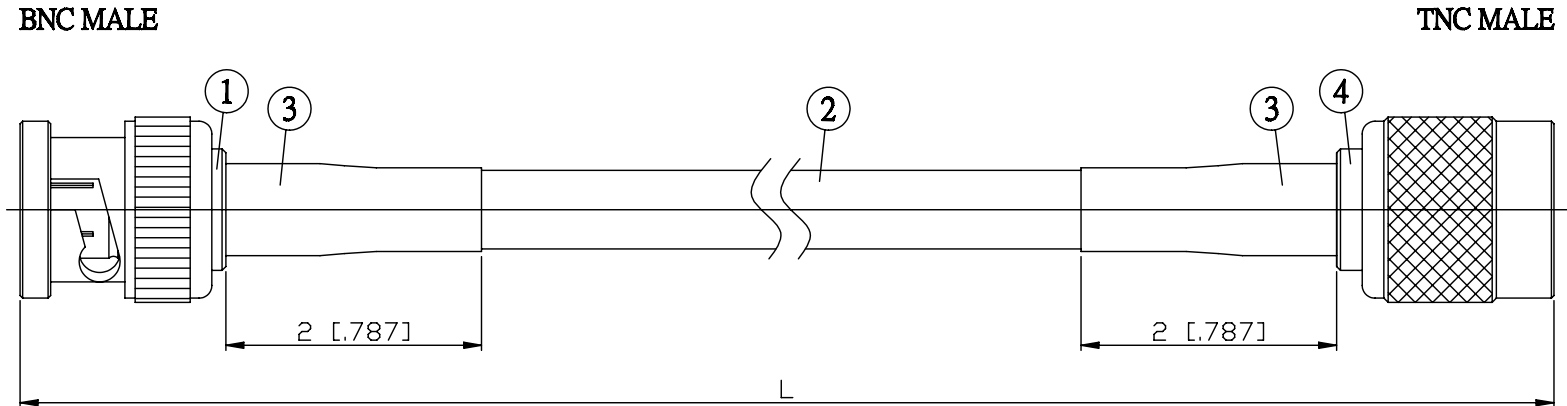

NO.	COMPONENTS	IMPEDANCE
1	BNC MALE	75 OHM
2	RG59	75 OHM
3	HEAT SHRINKING TUBE	
4	TNC MALE	75 OHM

JYE BAO P/N	L CM (INCH)
B30T30-59-15	15 (5.906)
B30T30-59-30	30 (11.811)
B30T30-59-50	50 (19.685)
B30T30-59-100	100 (39.370)
B30T30-59-150	150 (59.055)
B30T30-59-200	200 (78.740)
B30T30-59-XXX	CUSTOM LENGTH IN CM

LENGTH TOLERANCE IS $\pm 1.5\%$ OR $\pm 10\text{MM}$, WHICHEVER IS GREATER.	JYE BAO CO., LTD. TAIPEI TAIWAN
	DESCRIPTION CABLE ASSEMBLY BNC PLUG TO TNC PLUG
	JYE BAO DRAWING NO. B30T30-59-XXX