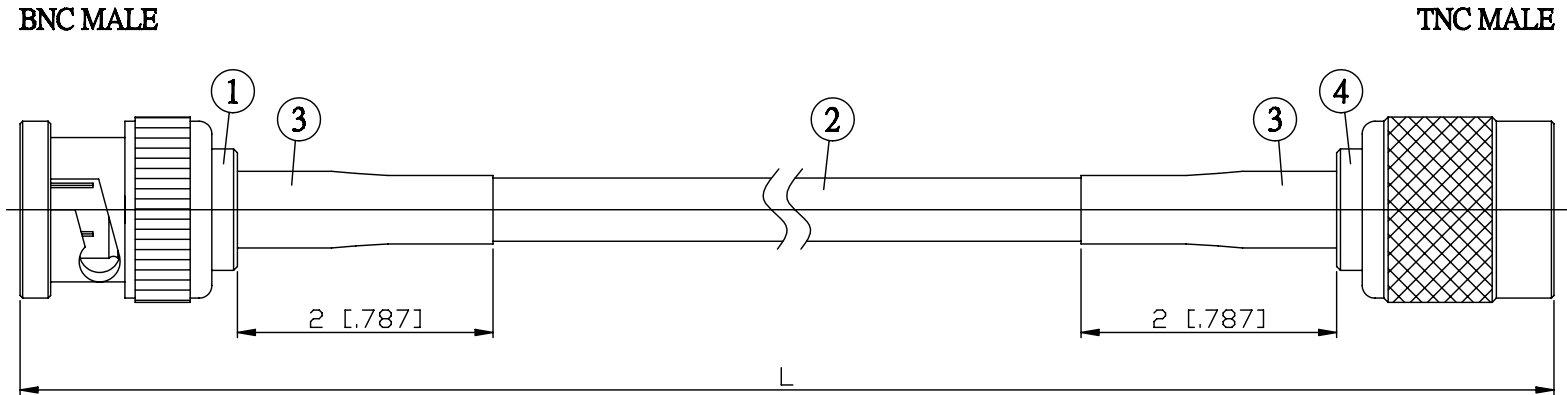

NO.	COMPONENTS	IMPEDANCE
1	BNC MALE	50 OHM
2	RG58	50 OHM
3	HEAT SHRINKING TUBE	
4	TNC MALE	50 OHM

JYE BAO P/N	L CM (INCH)
B30T30-58-15	15 (5.906)
B30T30-58-30	30 (11.811)
B30T30-58-50	50 (19.685)
B30T30-58-100	100 (39.370)
B30T30-58-150	150 (59.055)
B30T30-58-200	200 (78.740)
B30T30-58-XXX	CUSTOM LENGTH IN CM

LENGTH TOLERANCE IS $\pm 1.5\%$ OR $\pm 10\text{MM}$, WHICHEVER IS GREATER.	JYE BAO CO., LTD. TAIPEI TAIWAN
	DESCRIPTION CABLE ASSEMBLY BNC PLUG TO TNC PLUG
	JYE BAO DRAWING NO. B30T30-58-XXX