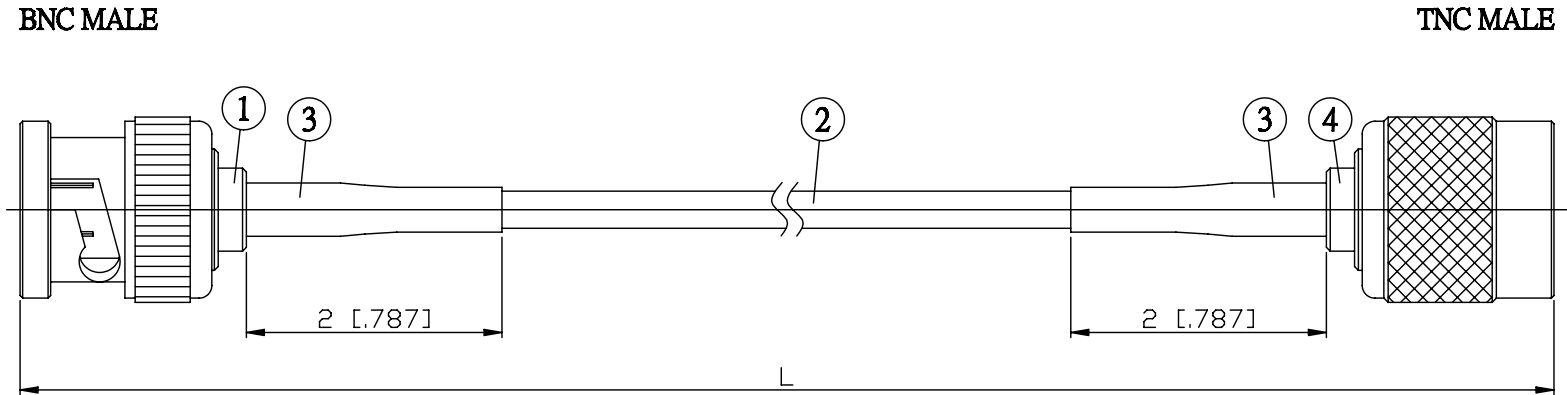

NO.	COMPONENTS	IMPEDANCE
1	BNC MALE	50 OHM
2	DOUBLE SHIELDED RG316(= RD316)	50 OHM
3	HEAT SHRINKING TUBE	
4	TNC MALE	50 OHM

JYE BAO P/N	L CM (INCH)
B30T30-316D-15	15 (5.906)
B30T30-316D-30	30 (11.811)
B30T30-316D-50	50 (19.685)
B30T30-316D-100	100 (39.370)
B30T30-316D-150	150 (59.055)
B30T30-316D-200	200 (78.740)
B30T30-316D-XXX	CUSTOM LENGTH IN CM

LENGTH TOLERANCE IS $\pm 1.5\%$ OR $\pm 10\text{MM}$, WHICHEVER IS GREATER.	JYE BAO CO., LTD. TAIPEI TAIWAN
	DESCRIPTION CABLE ASSEMBLY BNC PLUG TO TNC PLUG
	JYE BAO DRAWING NO. B30T30-316D-XXX