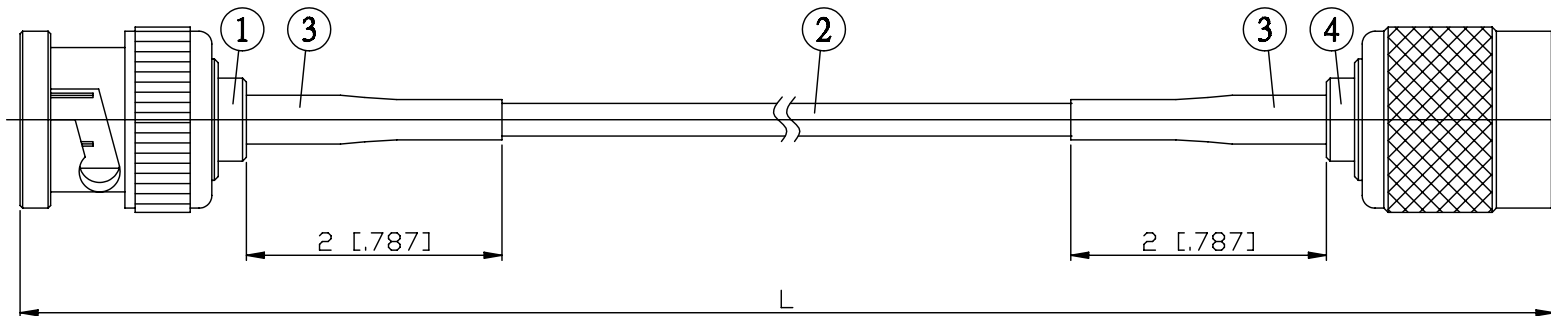

NO.	COMPONENTS	IMPEDANCE
1	BNC MALE	75 OHM
2	RG179	75 OHM
3	HEAT SHRINKING TUBE	
4	TNC MALE	75 OHM

BNC MALE

TNC MALE

JYE BAO P/N	L CM (INCH)
B30T30-179-15	15 (5.906)
B30T30-179-30	30 (11.811)
B30T30-179-50	50 (19.685)
B30T30-179-100	100 (39.370)
B30T30-179-150	150 (59.055)
B30T30-179-200	200 (78.740)
B30T30-179-XXX	CUSTOM LENGTH IN CM

LENGTH TOLERANCE IS $\pm 1.5\%$ OR $\pm 10\text{MM}$, WHICHEVER IS GREATER.	JYE BAO CO., LTD. TAIPEI TAIWAN
	DESCRIPTION CABLE ASSEMBLY BNC PLUG TO TNC PLUG
	JYE BAO DRAWING NO. B30T30-179-XXX