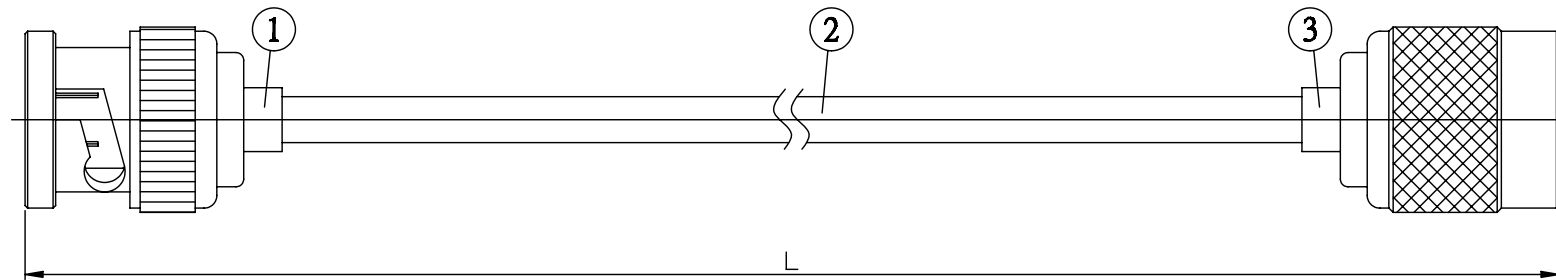

NO.	COMPONENTS	IMPEDANCE
1	BNC MALE	50 OHM
2	.141" TIN PLATED SEMI-RIGID CABLE (TIN PLATED RG402)	50 OHM
3	TNC MALE	50 OHM

BNC MALE

TNC MALE

JYE BAO P/N	L CM (INCH)
B30T30-141T-15	15 (5.906)
B30T30-141T-30	30 (11.811)
B30T30-141T-50	50 (19.685)
B30T30-141T-100	100 (39.370)
B30T30-141T-150	150 (59.055)
B30T30-141T-200	200 (78.740)
B30T30-141T-XXX	CUSTOM LENGTH IN CM

LENGTH TOLERANCE IS $\pm 1.5\%$ OR $\pm 10\text{MM}$, WHICHEVER IS GREATER.	JYE BAO CO., LTD. TAIPEI TAIWAN
	DESCRIPTION CABLE ASSEMBLY BNC PLUG TO TNC PLUG
	JYE BAO DRAWING NO. B30T30-141T-XXX