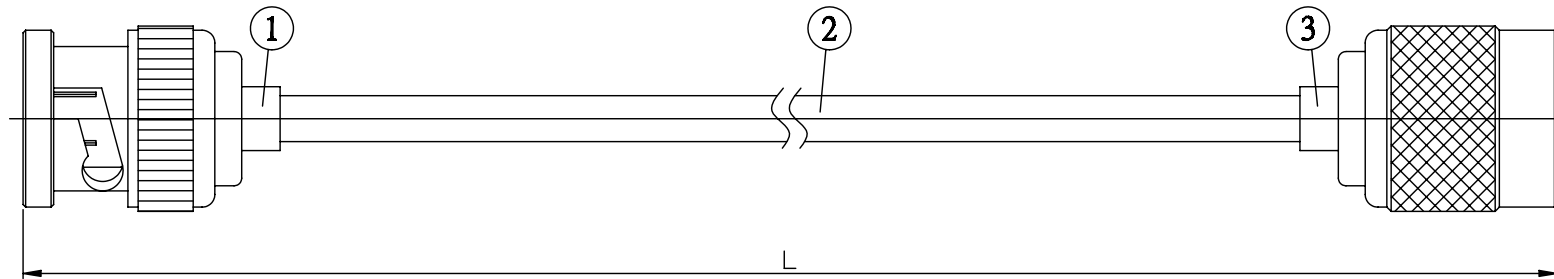

NO.	COMPONENTS	IMPEDANCE
1	BNC MALE	50 OHM
2	.141" HANDBENDABLE CABLE (= JYEBAO P/N .141SRF-W-P-50)	50 OHM
3	TNC MALE	50 OHM

BNC MALE

TNC MALE

JYE BAO P/N	L CM (INCH)
B30T30-141S-15	15 (5.906)
B30T30-141S-30	30 (11.811)
B30T30-141S-50	50 (19.685)
B30T30-141S-100	100 (39.370)
B30T30-141S-150	150 (59.055)
B30T30-141S-200	200 (78.740)
B30T30-141S-XXX	CUSTOM LENGTH IN CM

LENGTH TOLERANCE IS $\pm 1.5\%$ OR $\pm 10\text{MM}$, WHICHEVER IS GREATER.	JYE BAO CO., LTD. TAIPEI TAIWAN
	DESCRIPTION CABLE ASSEMBLY BNC PLUG TO TNC PLUG
	JYE BAO DRAWING NO. B30T30-141S-XXX