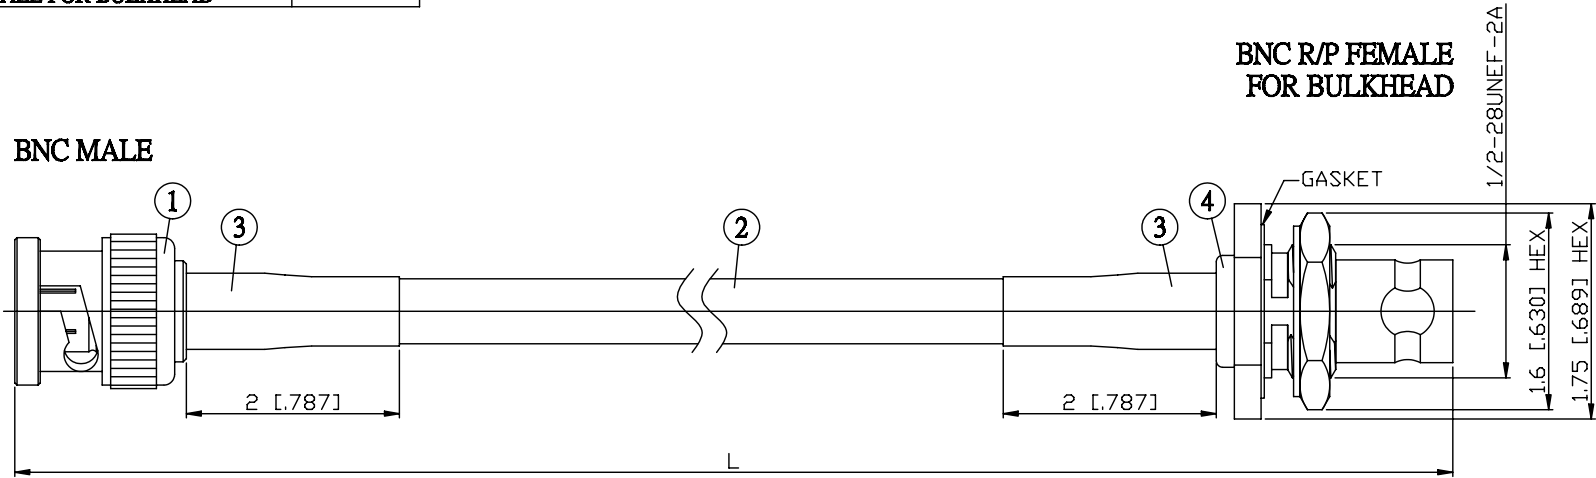

NO.	COMPONENTS	IMPEDANCE
1	BNC MALE	50 OHM
2	JBY240	50 OHM
3	HEAT SHRINKING TUBE	
4	BNC REVERSE POLARITY FEMALE FOR BULKHEAD	50 OHM

JYE BAO P/N	L CM (INCH)
B30B95-L240-15	15 (5.906)
B30B95-L240-30	30 (11.811)
B30B95-L240-50	50 (19.685)
B30B95-L240-100	100 (39.370)
B30B95-L240-150	150 (59.055)
B30B95-L240-200	200 (78.740)
B30B95-L240-XXX	CUSTOM LENGTH IN CM

MOUNTING HOLE

LENGTH TOLERANCE IS $\pm 1.5\%$ OR $\pm 10\text{MM}$, WHICHEVER IS GREATER.	JYE BAO CO., LTD. TAIPEI TAIWAN
	DESCRIPTION CABLE ASSEMBLY BNC PLUG TO BNC R/P JACK FOR BULKHEAD
	JYE BAO DRAWING NO. B30B95-L240-XXX