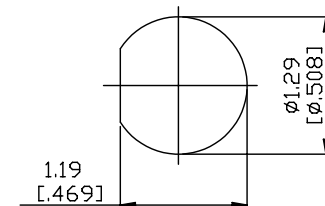

NO.	COMPONENTS	IMPEDANCE
1	BNC MALE	50 OHM
2	JBY240	50 OHM
3	HEAT SHRINKING TUBE	
4	BNC REVERSE POLARITY FEMALE FOR BULKHEAD	50 OHM

JYE BAO P/N	L CM (INCH)
B30B95-L240-15	15 (5.906)
B30B95-L240-30	30 (11.811)
B30B95-L240-50	50 (19.685)
B30B95-L240-100	100 (39.370)
B30B95-L240-150	150 (59.055)
B30B95-L240-200	200 (78.740)
B30B95-L240-XXX	CUSTOM LENGTH IN CM

MOUNTING HOLE

LENGTH TOLERANCE IS $\pm 1.5\%$ OR $\pm 10\text{MM}$, WHICHEVER IS GREATER.	JYE BAO CO., LTD. TAIPEI TAIWAN
	DESCRIPTION CABLE ASSEMBLY BNC PLUG TO BNC R/P JACK FOR BULKHEAD
	JYE BAO DRAWING NO. B30B95-L240-XXX