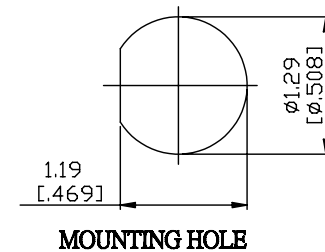

NO.	COMPONENTS	IMPEDANCE
1	BNC MALE	50 OHM
2	JBY195	50 OHM
3	HEAT SHRINKING TUBE	
4	BNC REVERSE POLARITY FEMALE FOR BULKHEAD	50 OHM

JYE BAO P/N	L CM (INCH)
B30B95-L195-15	15 (5.906)
B30B95-L195-30	30 (11.811)
B30B95-L195-50	50 (19.685)
B30B95-L195-100	100 (39.370)
B30B95-L195-150	150 (59.055)
B30B95-L195-200	200 (78.740)
B30B95-L195-XXX	CUSTOM LENGTH IN CM

LENGTH TOLERANCE IS ±1.5% OR ±10MM, WHICHEVER IS GREATER.	JYE BAO CO., LTD. TAIPEI TAIWAN
	DESCRIPTION CABLE ASSEMBLY BNC PLUG TO BNC R/P JACK FOR BULKHEAD
	JYE BAO DRAWING NO. B30B95-L195-XXX