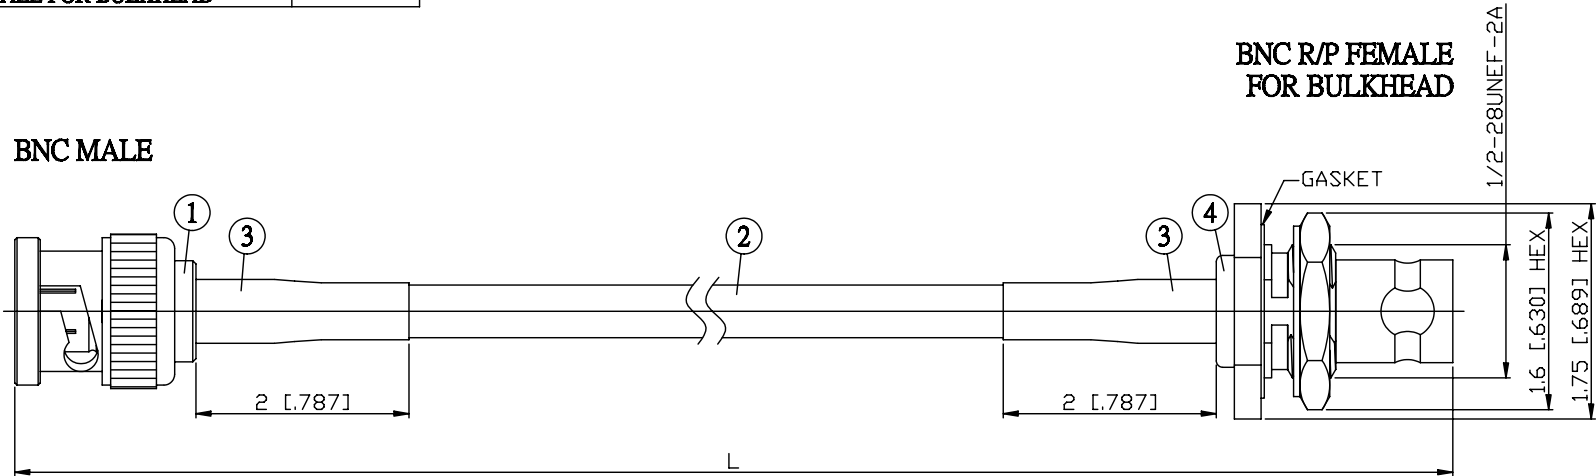

NO.	COMPONENTS	IMPEDANCE
1	BNC MALE	50 OHM
2	JBY195	50 OHM
3	HEAT SHRINKING TUBE	
4	BNC REVERSE POLARITY FEMALE FOR BULKHEAD	50 OHM

JYE BAO P/N	L CM (INCH)
B30B95-L195-15	15 (5.906)
B30B95-L195-30	30 (11.811)
B30B95-L195-50	50 (19.685)
B30B95-L195-100	100 (39.370)
B30B95-L195-150	150 (59.055)
B30B95-L195-200	200 (78.740)
B30B95-L195-XXX	CUSTOM LENGTH IN CM

LENGTH TOLERANCE IS ±1.5% OR ±10MM, WHICHEVER IS GREATER.	JYE BAO CO., LTD. TAIPEI TAIWAN
	DESCRIPTION CABLE ASSEMBLY BNC PLUG TO BNC R/P JACK FOR BULKHEAD
	JYE BAO DRAWING NO. B30B95-L195-XXX