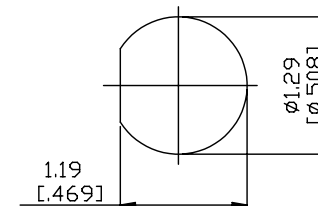

NO.	COMPONENTS	IMPEDANCE
1	BNC MALE	50 OHM
2	.085" TIN PLATED SEMI-RIGID CABLE (TIN PLATED RG405)	50 OHM
3	BNC REVERSE POLARITY FEMALE FOR BULKHEAD	50 OHM

JYE BAO P/N	L CM (INCH)
B30B95-85T-15	15 (5.906)
B30B95-85T-30	30 (11.811)
B30B95-85T-50	50 (19.685)
B30B95-85T-100	100 (39.370)
B30B95-85T-150	150 (59.055)
B30B95-85T-200	200 (78.740)
B30B95-85T-XXX	CUSTOM LENGTH IN CM

MOUNTING HOLE

LENGTH TOLERANCE IS ±1.5% OR ±10MM, WHICHEVER IS GREATER.	JYE BAO CO., LTD. TAIPEI TAIWAN
	DESCRIPTION CABLE ASSEMBLY BNC PLUG TO BNC R/P JACK FOR BULKHEAD
	JYE BAO DRAWING NO. B30B95-85T-XXX