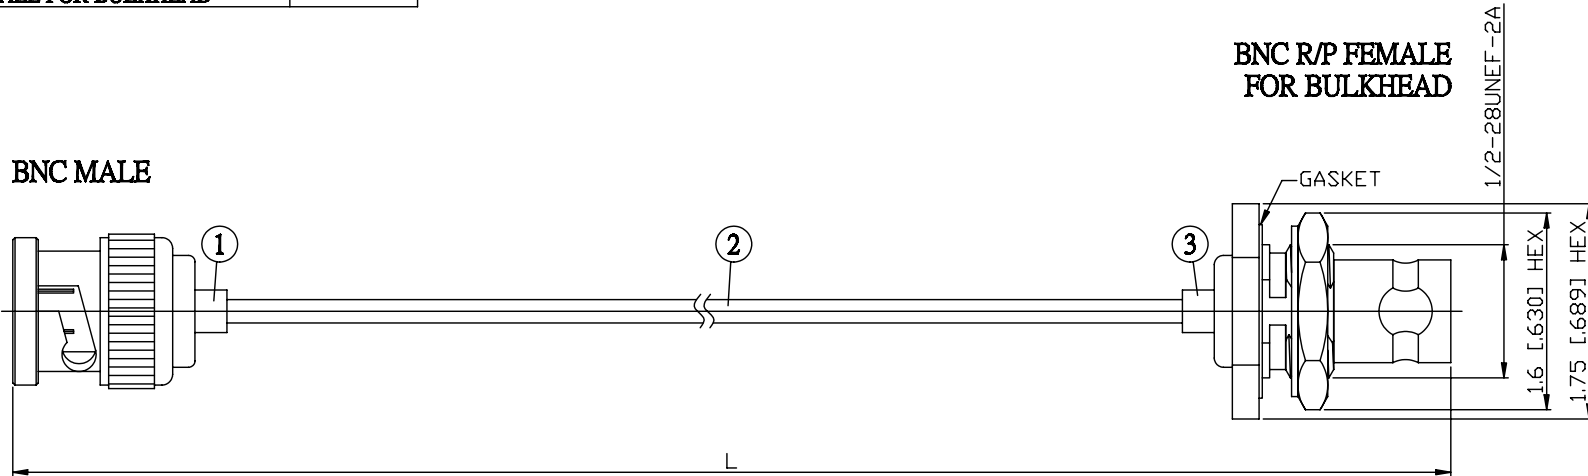

NO.	COMPONENTS	IMPEDANCE
1	BNC MALE	50 OHM
2	.085" TIN PLATED SEMI-RIGID CABLE (TIN PLATED RG405)	50 OHM
3	BNC REVERSE POLARITY FEMALE FOR BULKHEAD	50 OHM

JYE BAO P/N	L CM (INCH)
B30B95-85T-15	15 (5.906)
B30B95-85T-30	30 (11.811)
B30B95-85T-50	50 (19.685)
B30B95-85T-100	100 (39.370)
B30B95-85T-150	150 (59.055)
B30B95-85T-200	200 (78.740)
B30B95-85T-XXX	CUSTOM LENGTH IN CM

MOUNTING HOLE

LENGTH TOLERANCE IS ±1.5% OR ±10MM, WHICHEVER IS GREATER.	JYE BAO CO., LTD. TAIPEI TAIWAN
	DESCRIPTION CABLE ASSEMBLY BNC PLUG TO BNC R/P JACK FOR BULKHEAD
	JYE BAO DRAWING NO. B30B95-85T-XXX