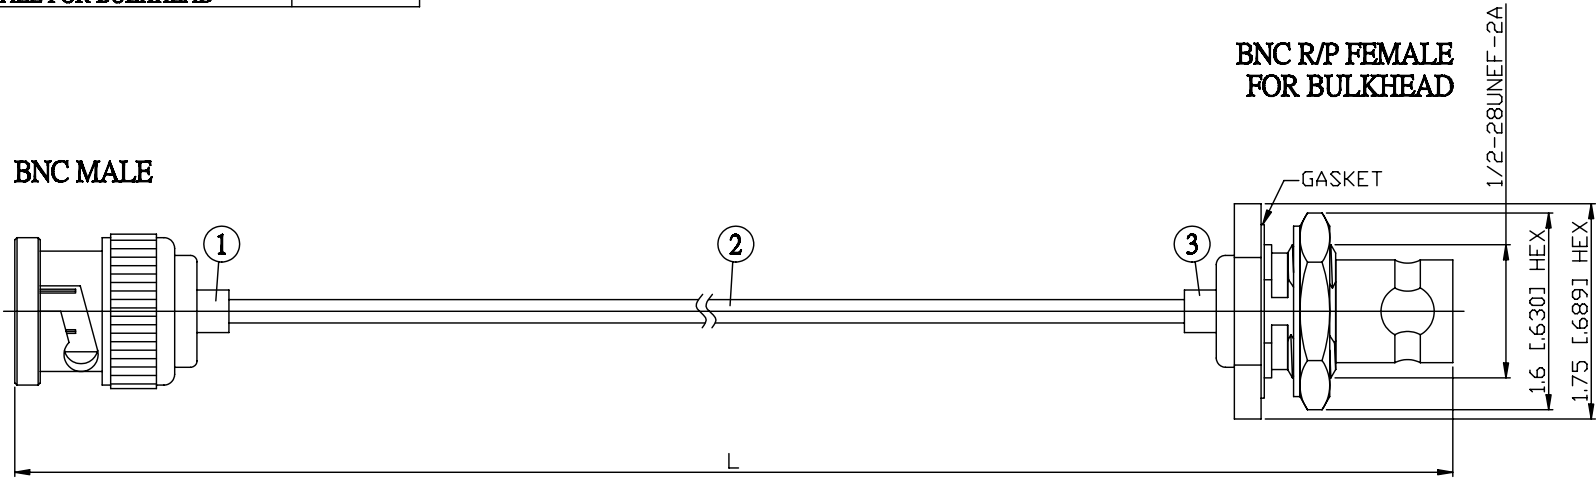

NO.	COMPONENTS	IMPEDANCE
1	BNC MALE	50 OHM
2	.085" HANDBENDABLE CABLE (= JYBAO P/N .085SRF-W-P-50)	50 OHM
3	BNC REVERSE POLARITY FEMALE FOR BULKHEAD	50 OHM

JYE BAO P/N	L CM (INCH)
B30B95-85S-15	15 (5.906)
B30B95-85S-30	30 (11.811)
B30B95-85S-50	50 (19.685)
B30B95-85S-100	100 (39.370)
B30B95-85S-150	150 (59.055)
B30B95-85S-200	200 (78.740)
B30B95-85S-XXX	CUSTOM LENGTH IN CM

MOUNTING HOLE

LENGTH TOLERANCE IS $\pm 1.5\%$ OR $\pm 10\text{MM}$ , WHICHEVER IS GREATER.	<b>JYE BAO CO., LTD.</b> TAIPEI TAIWAN
	DESCRIPTION CABLE ASSEMBLY BNC PLUG TO BNC R/P JACK FOR BULKHEAD
	JYE BAO DRAWING NO. B30B95-85S-XXX