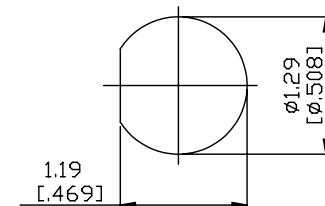

NO.	COMPONENTS	IMPEDANCE
1	BNC MALE	50 OHM
2	.085" HANDBENDABLE CABLE (= JYBAO P/N .085SRF-W-P-50)	50 OHM
3	BNC REVERSE POLARITY FEMALE FOR BULKHEAD	50 OHM

JYE BAO P/N	L CM (INCH)
B30B95-85S-15	15 (5.906)
B30B95-85S-30	30 (11.811)
B30B95-85S-50	50 (19.685)
B30B95-85S-100	100 (39.370)
B30B95-85S-150	150 (59.055)
B30B95-85S-200	200 (78.740)
B30B95-85S-XXX	CUSTOM LENGTH IN CM

MOUNTING HOLE

LENGTH TOLERANCE IS $\pm 1.5\%$ OR $\pm 10\text{MM}$ , WHICHEVER IS GREATER.	<b>JYE BAO CO., LTD.</b> TAIPEI TAIWAN
	DESCRIPTION CABLE ASSEMBLY BNC PLUG TO BNC R/P JACK FOR BULKHEAD
	JYE BAO DRAWING NO. B30B95-85S-XXX