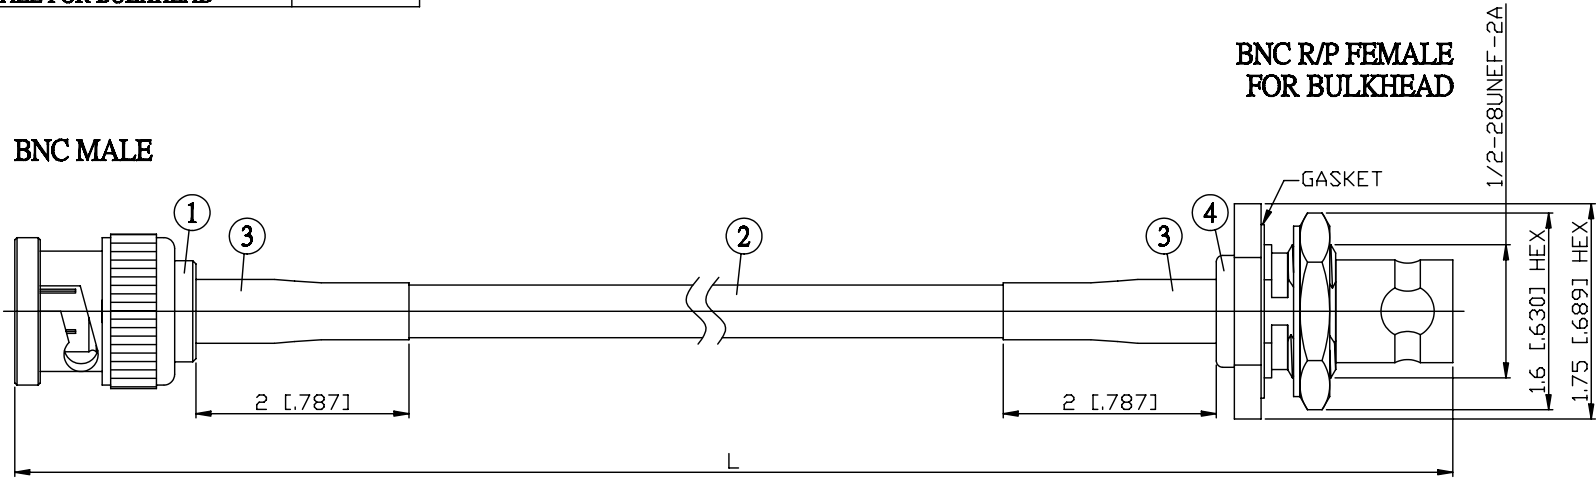

NO.	COMPONENTS	IMPEDANCE
1	BNC MALE	50 OHM
2	RG58	50 OHM
3	HEAT SHRINKING TUBE	
4	BNC REVERSE POLARITY FEMALE FOR BULKHEAD	50 OHM

JYE BAO P/N	L CM (INCH)
B30B95-58-15	15 (5.906)
B30B95-58-30	30 (11.811)
B30B95-58-50	50 (19.685)
B30B95-58-100	100 (39.370)
B30B95-58-150	150 (59.055)
B30B95-58-200	200 (78.740)
B30B95-58-XXX	CUSTOM LENGTH IN CM

LENGTH TOLERANCE IS $\pm 1.5\%$ OR $\pm 10\text{MM}$ , WHICHEVER IS GREATER.	<b>JYE BAO CO., LTD.</b> TAIPEI TAIWAN
	DESCRIPTION CABLE ASSEMBLY BNC PLUG TO BNC R/P JACK FOR BULKHEAD
	JYE BAO DRAWING NO. B30B95-58-XXX