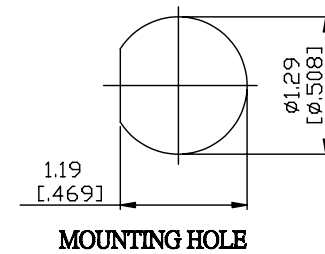

NO.	COMPONENTS	IMPEDANCE
1	BNC MALE	50 OHM
2	RG58	50 OHM
3	HEAT SHRINKING TUBE	
4	BNC REVERSE POLARITY FEMALE FOR BULKHEAD	50 OHM

JYE BAO P/N	L CM (INCH)
B30B95-58-15	15 (5.906)
B30B95-58-30	30 (11.811)
B30B95-58-50	50 (19.685)
B30B95-58-100	100 (39.370)
B30B95-58-150	150 (59.055)
B30B95-58-200	200 (78.740)
B30B95-58-XXX	CUSTOM LENGTH IN CM

LENGTH TOLERANCE IS $\pm 1.5\%$ OR $\pm 10\text{MM}$ , WHICHEVER IS GREATER.	<b>JYE BAO CO., LTD.</b> TAIPEI TAIWAN
	DESCRIPTION CABLE ASSEMBLY BNC PLUG TO BNC R/P JACK FOR BULKHEAD
	JYE BAO DRAWING NO. B30B95-58-XXX