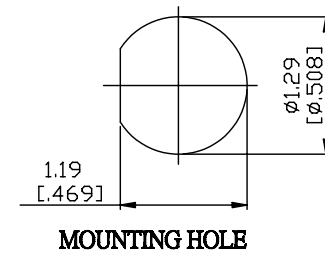

NO.	COMPONENTS	IMPEDANCE
1	BNC MALE	50 OHM
2	RG316	50 OHM
3	HEAT SHRINKING TUBE	
4	BNC REVERSE POLARITY FEMALE FOR BULKHEAD	50 OHM

JYE BAO P/N	L CM (INCH)
B30B95-316-15	15 (5.906)
B30B95-316-30	30 (11.811)
B30B95-316-50	50 (19.685)
B30B95-316-100	100 (39.370)
B30B95-316-150	150 (59.055)
B30B95-316-200	200 (78.740)
B30B95-316-XXX	CUSTOM LENGTH IN CM

LENGTH TOLERANCE IS $\pm 1.5\%$ OR $\pm 10\text{MM}$, WHICHEVER IS GREATER.	JYE BAO CO., LTD. TAIPEI TAIWAN
	DESCRIPTION CABLE ASSEMBLY BNC PLUG TO BNC R/P JACK FOR BULKHEAD
	JYE BAO DRAWING NO. B30B95-316-XXX