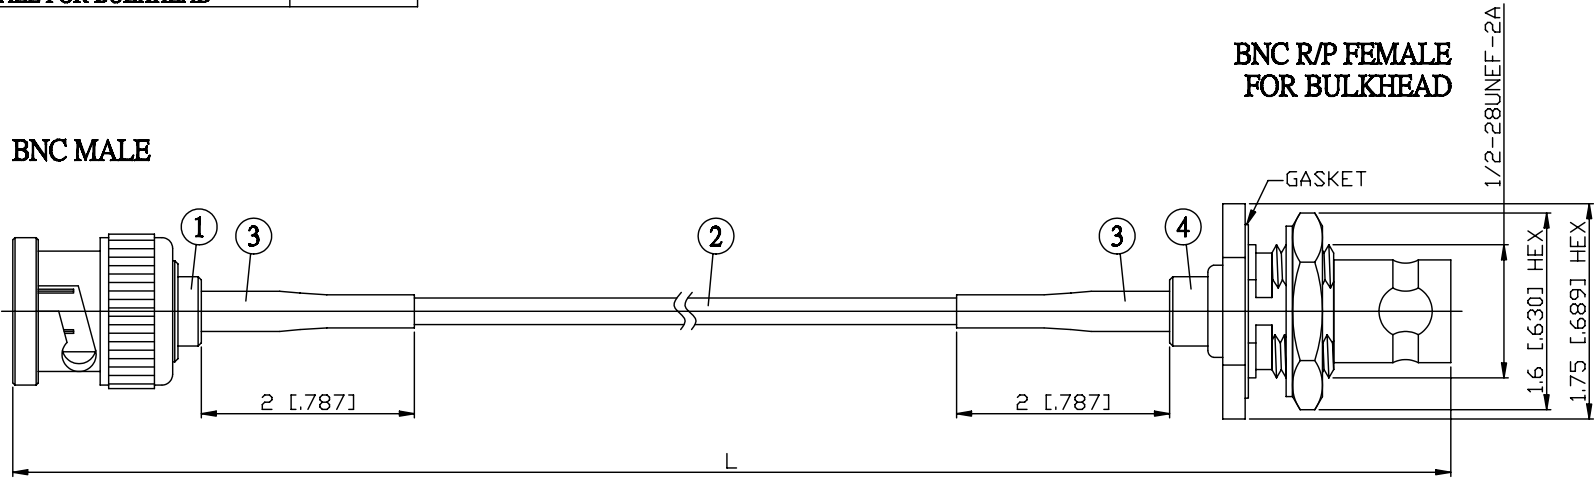

NO.	COMPONENTS	IMPEDANCE
1	BNC MALE	50 OHM
2	RG316	50 OHM
3	HEAT SHRINKING TUBE	
4	BNC REVERSE POLARITY FEMALE FOR BULKHEAD	50 OHM

JYE BAO P/N	L CM (INCH)
B30B95-316-15	15 (5.906)
B30B95-316-30	30 (11.811)
B30B95-316-50	50 (19.685)
B30B95-316-100	100 (39.370)
B30B95-316-150	150 (59.055)
B30B95-316-200	200 (78.740)
B30B95-316-XXX	CUSTOM LENGTH IN CM

LENGTH TOLERANCE IS $\pm 1.5\%$ OR $\pm 10\text{MM}$, WHICHEVER IS GREATER.	JYE BAO CO., LTD. TAIPEI TAIWAN
	DESCRIPTION CABLE ASSEMBLY BNC PLUG TO BNC R/P JACK FOR BULKHEAD
	JYE BAO DRAWING NO. B30B95-316-XXX