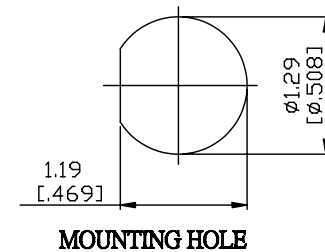

NO.	COMPONENTS	IMPEDANCE
1	BNC MALE	50 OHM
2	RG142	50 OHM
3	HEAT SHRINKING TUBE	
4	BNC REVERSE POLARITY FEMALE FOR BULKHEAD	50 OHM

JYE BAO P/N	L CM (INCH)
B30B95-142-15	15 (5.906)
B30B95-142-30	30 (11.811)
B30B95-142-50	50 (19.685)
B30B95-142-100	100 (39.370)
B30B95-142-150	150 (59.055)
B30B95-142-200	200 (78.740)
B30B95-142-XXX	CUSTOM LENGTH IN CM

LENGTH TOLERANCE IS $\pm 1.5\%$ OR $\pm 10\text{MM}$, WHICHEVER IS GREATER.	JYE BAO CO., LTD. TAIPEI TAIWAN
	DESCRIPTION CABLE ASSEMBLY BNC PLUG TO BNC R/P JACK FOR BULKHEAD
	JYE BAO DRAWING NO. B30B95-142-XXX