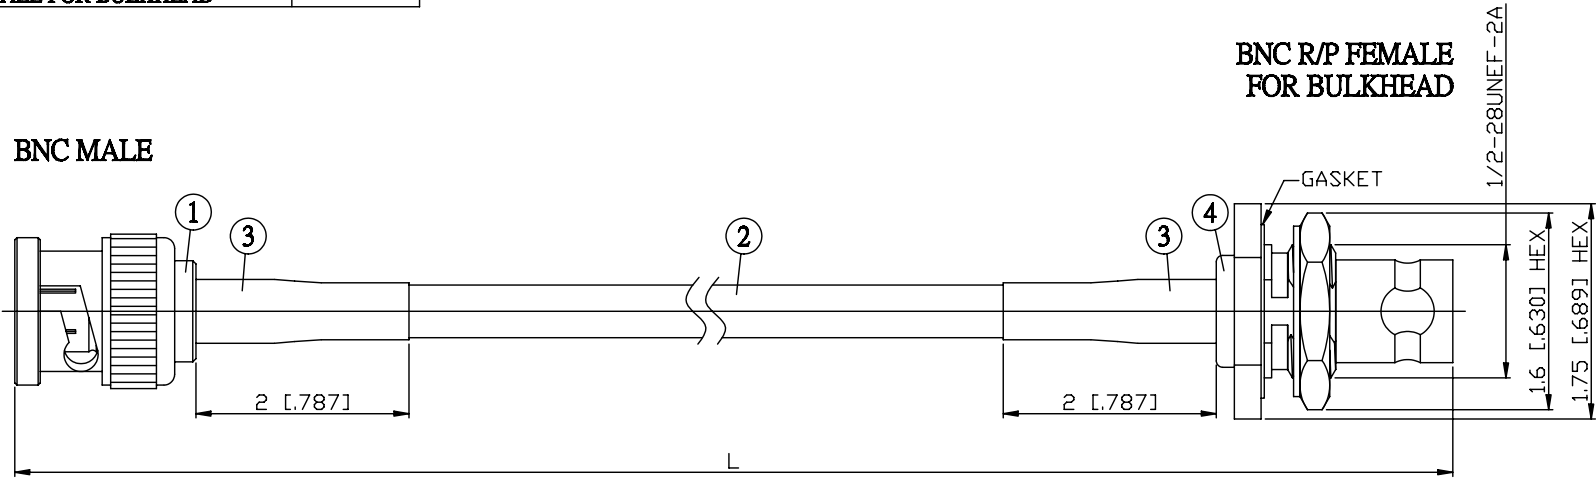

NO.	COMPONENTS	IMPEDANCE
1	BNC MALE	50 OHM
2	RG142	50 OHM
3	HEAT SHRINKING TUBE	
4	BNC REVERSE POLARITY FEMALE FOR BULKHEAD	50 OHM

JYE BAO P/N	L CM (INCH)
B30B95-142-15	15 (5.906)
B30B95-142-30	30 (11.811)
B30B95-142-50	50 (19.685)
B30B95-142-100	100 (39.370)
B30B95-142-150	150 (59.055)
B30B95-142-200	200 (78.740)
B30B95-142-XXX	CUSTOM LENGTH IN CM

LENGTH TOLERANCE IS $\pm 1.5\%$ OR $\pm 10\text{MM}$, WHICHEVER IS GREATER.	JYE BAO CO., LTD. TAIPEI TAIWAN
	DESCRIPTION CABLE ASSEMBLY BNC PLUG TO BNC R/P JACK FOR BULKHEAD
	JYE BAO DRAWING NO. B30B95-142-XXX