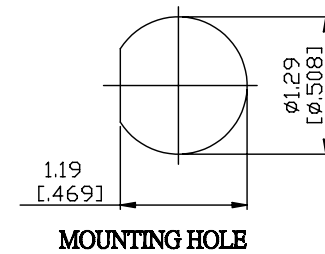

NO.	COMPONENTS	IMPEDANCE
1	BNC MALE	50 OHM
2	.141" TIN PLATED SEMI-RIGID CABLE (TIN PLATED RG402)	50 OHM
3	BNC REVERSE POLARITY FEMALE FOR BULKHEAD	50 OHM

JYE BAO P/N	L CM (INCH)
B30B95-141T-15	15 (5.906)
B30B95-141T-30	30 (11.811)
B30B95-141T-50	50 (19.685)
B30B95-141T-100	100 (39.370)
B30B95-141T-150	150 (59.055)
B30B95-141T-200	200 (78.740)
B30B95-141T-XXX	CUSTOM LENGTH IN CM

LENGTH TOLERANCE IS $\pm 1.5\%$ OR $\pm 10\text{MM}$, WHICHEVER IS GREATER.	JYE BAO CO., LTD. TAIPEI TAIWAN
	DESCRIPTION CABLE ASSEMBLY BNC PLUG TO BNC R/P JACK FOR BULKHEAD
	JYE BAO DRAWING NO. B30B95-141T-XXX