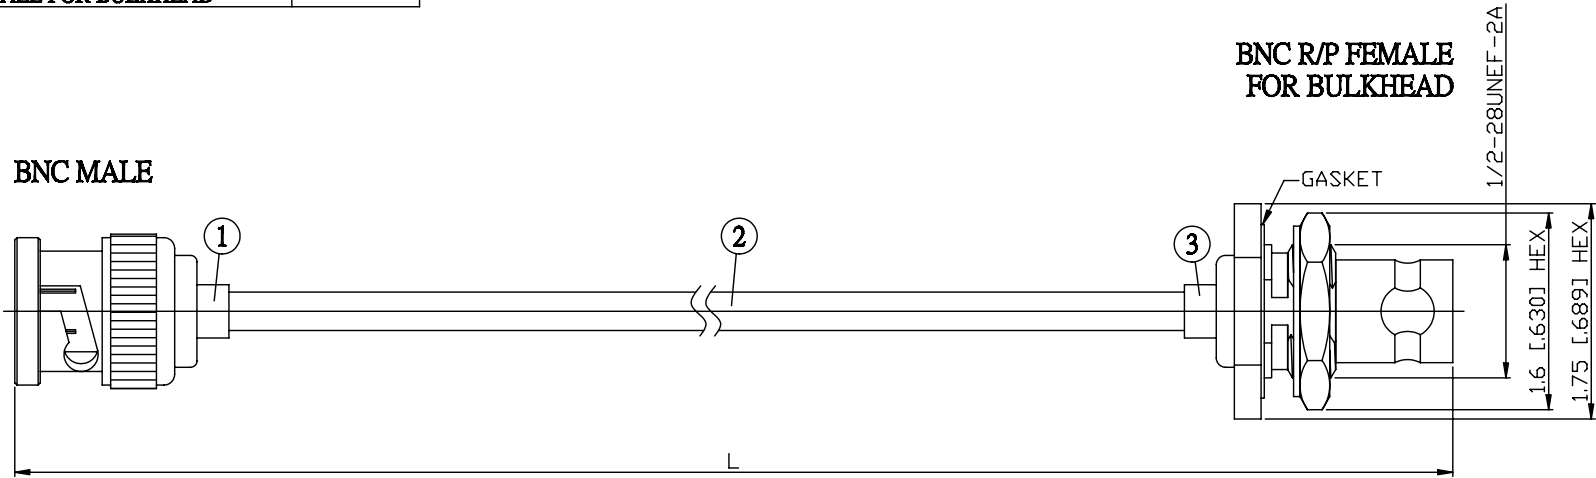

NO.	COMPONENTS	IMPEDANCE
1	BNC MALE	50 OHM
2	.141" TIN PLATED SEMI-RIGID CABLE (TIN PLATED RG402)	50 OHM
3	BNC REVERSE POLARITY FEMALE FOR BULKHEAD	50 OHM

JYE BAO P/N	L CM (INCH)
B30B95-141T-15	15 (5.906)
B30B95-141T-30	30 (11.811)
B30B95-141T-50	50 (19.685)
B30B95-141T-100	100 (39.370)
B30B95-141T-150	150 (59.055)
B30B95-141T-200	200 (78.740)
B30B95-141T-XXX	CUSTOM LENGTH IN CM

LENGTH TOLERANCE IS $\pm 1.5\%$ OR $\pm 10\text{MM}$, WHICHEVER IS GREATER.	JYE BAO CO., LTD. TAIPEI TAIWAN
	DESCRIPTION CABLE ASSEMBLY BNC PLUG TO BNC R/P JACK FOR BULKHEAD
	JYE BAO DRAWING NO. B30B95-141T-XXX