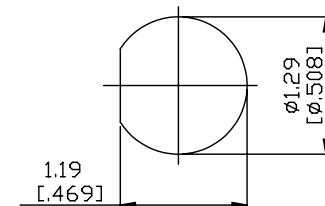

NO.	COMPONENTS	IMPEDANCE
1	BNC MALE	50 OHM
2	.141" HANDBENDABLE CABLE (= JYBAO P/N .141SRF-W-P-50)	50 OHM
3	BNC REVERSE POLARITY FEMALE FOR BULKHEAD	50 OHM

JYE BAO P/N	L CM (INCH)
B30B95-141S-15	15 (5.906)
B30B95-141S-30	30 (11.811)
B30B95-141S-50	50 (19.685)
B30B95-141S-100	100 (39.370)
B30B95-141S-150	150 (59.055)
B30B95-141S-200	200 (78.740)
B30B95-141S-XXX	CUSTOM LENGTH IN CM

LENGTH TOLERANCE IS $\pm 1.5\%$ OR $\pm 10\text{MM}$, WHICHEVER IS GREATER.	JYE BAO CO., LTD. TAIPEI TAIWAN
	DESCRIPTION CABLE ASSEMBLY BNC PLUG TO BNC R/P JACK FOR BULKHEAD
	JYE BAO DRAWING NO. B30B95-141S-XXXX