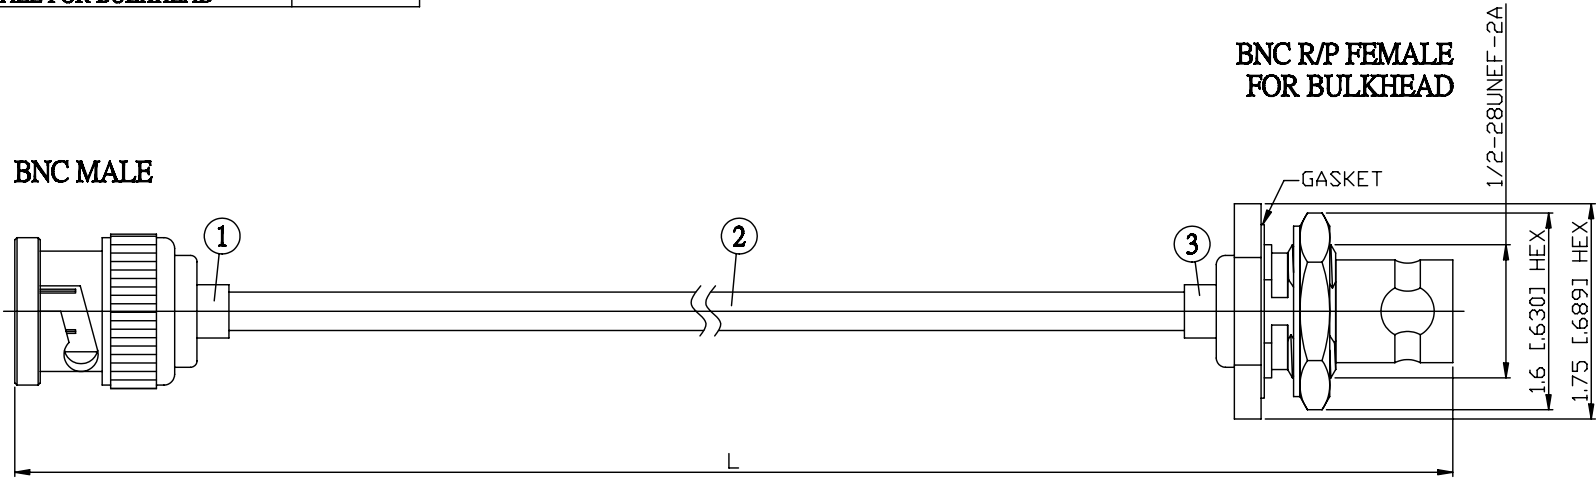

NO.	COMPONENTS	IMPEDANCE
1	BNC MALE	50 OHM
2	.141" HANDBENDABLE CABLE (= JYBAO P/N .141SRF-W-P-50)	50 OHM
3	BNC REVERSE POLARITY FEMALE FOR BULKHEAD	50 OHM

JYE BAO P/N	L CM (INCH)
B30B95-141S-15	15 (5.906)
B30B95-141S-30	30 (11.811)
B30B95-141S-50	50 (19.685)
B30B95-141S-100	100 (39.370)
B30B95-141S-150	150 (59.055)
B30B95-141S-200	200 (78.740)
B30B95-141S-XXX	CUSTOM LENGTH IN CM

LENGTH TOLERANCE IS $\pm 1.5\%$ OR $\pm 10\text{MM}$, WHICHEVER IS GREATER.	JYE BAO CO., LTD. TAIPEI TAIWAN
	DESCRIPTION CABLE ASSEMBLY BNC PLUG TO BNC R/P JACK FOR BULKHEAD
	JYE BAO DRAWING NO. B30B95-141S-XXXX