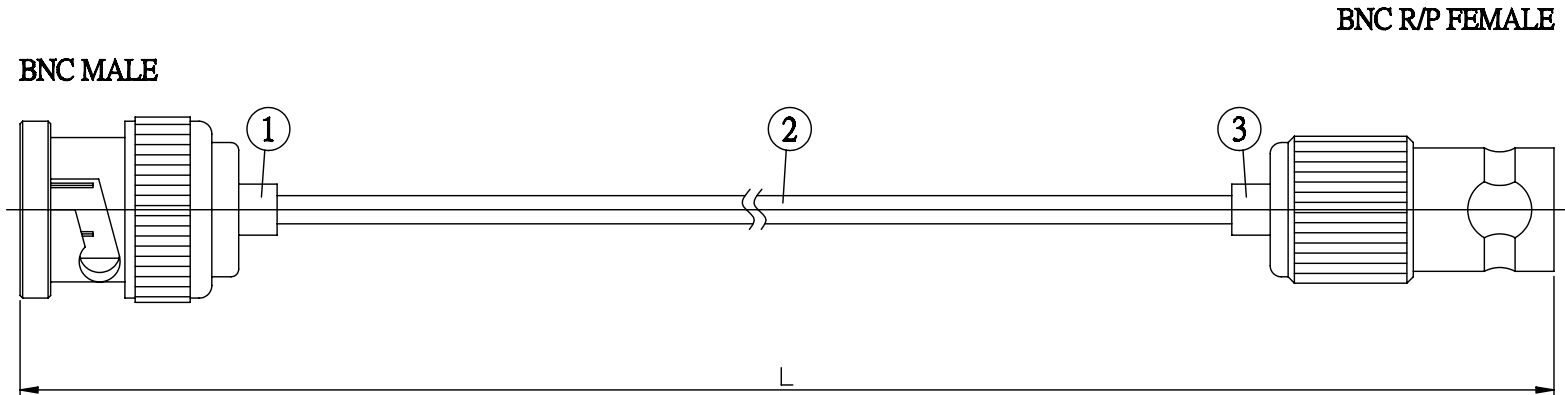

NO.	COMPONENTS	IMPEDANCE
1	BNC MALE	50 OHM
2	.085" HANDBENDABLE CABLE (= JYBAO P/N .085SRF-W-P-50)	50 OHM
3	BNC REVERSE POLARITY FEMALE	50 OHM

JYE BAO P/N	L CM (INCH)
B30B90-85S-15	15 (5.906)
B30B90-85S-30	30 (11.811)
B30B90-85S-50	50 (19.685)
B30B90-85S-100	100 (39.370)
B30B90-85S-150	150 (59.055)
B30B90-85S-200	200 (78.740)
B30B90-85S-XXX	CUSTOM LENGTH IN CM

LENGTH TOLERANCE IS $\pm 1.5\%$ OR $\pm 10\text{MM}$, WHICHEVER IS GREATER.	JYE BAO CO., LTD. TAIPEI TAIWAN
	<small>DESCRIPTION</small> CABLE ASSEMBLY BNC PLUG TO BNC R/P JACK
	<small>JYE BAO DRAWING NO.</small> B30B90-85S-XXX