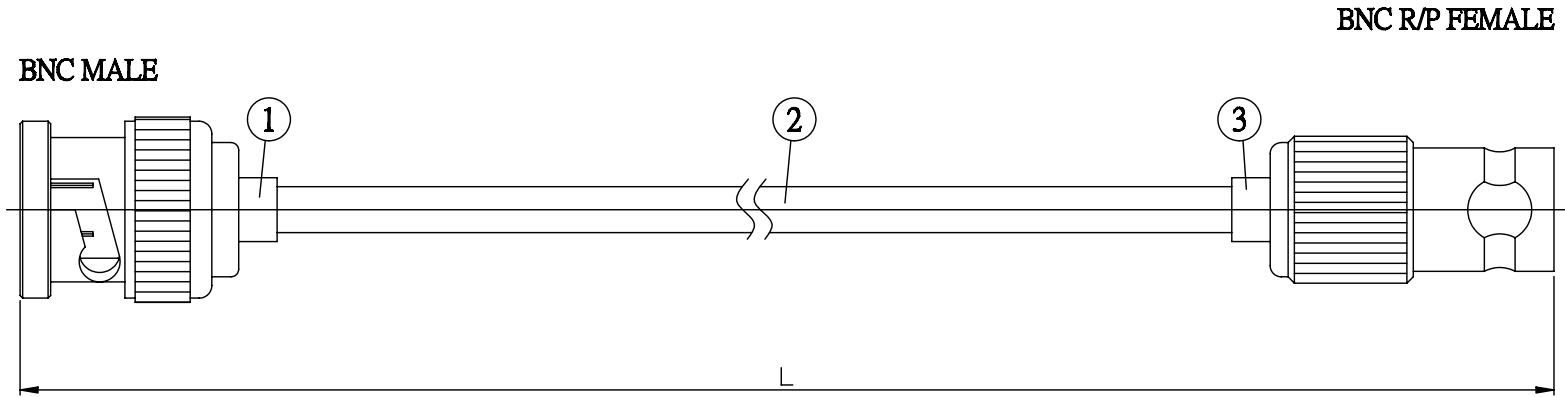

NO.	COMPONENTS	IMPEDANCE
1	BNC MALE	50 OHM
2	.141" HANDBENDABLE CABLE (= JYBAO P/N .141SRF-W-P-50)	50 OHM
3	BNC REVERSE POLARITY FEMALE	50 OHM

JYE BAO P/N	L CM (INCH)
B30B90-141S-15	15 (5.906)
B30B90-141S-30	30 (11.811)
B30B90-141S-50	50 (19.685)
B30B90-141S-100	100 (39.370)
B30B90-141S-150	150 (59.055)
B30B90-141S-200	200 (78.740)
B30B90-141S-XXX	CUSTOM LENGTH IN CM

LENGTH TOLERANCE IS $\pm 1.5\%$ OR $\pm 10\text{MM}$, WHICHEVER IS GREATER.	JYE BAO CO., LTD. TAIPEI TAIWAN
	<small>DESCRIPTION</small> CABLE ASSEMBLY BNC PLUG TO BNC R/P JACK
	<small>JYE BAO DRAWING NO.</small> B30B90-141S-XXX