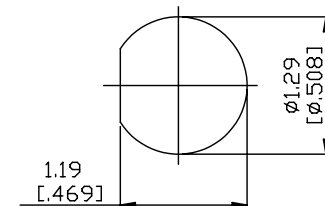

NO.	COMPONENTS	IMPEDANCE
1	BNC MALE	50 OHM
2	.085" HANDBENDABLE CABLE (= JYBAO P/N .085SRF-W-P-50)	50 OHM
3	BNC FEMALE FOR BULKHEAD	50 OHM

JYE BAO P/N	L CM (INCH)
B30B85-85S-15	15 (5.906)
B30B85-85S-30	30 (11.811)
B30B85-85S-50	50 (19.685)
B30B85-85S-100	100 (39.370)
B30B85-85S-150	150 (59.055)
B30B85-85S-200	200 (78.740)
B30B85-85S-XXX	CUSTOM LENGTH IN CM

MOUNTING HOLE

LENGTH TOLERANCE IS $\pm 1.5\%$ OR $\pm 10\text{MM}$, WHICHEVER IS GREATER.	JYE BAO CO., LTD. TAIPEI TAIWAN
	DESCRIPTION CABLE ASSEMBLY BNC PLUG TO BNC JACK FOR BULKHEAD
	JYE BAO DRAWING NO. B30B85-85S-XXX