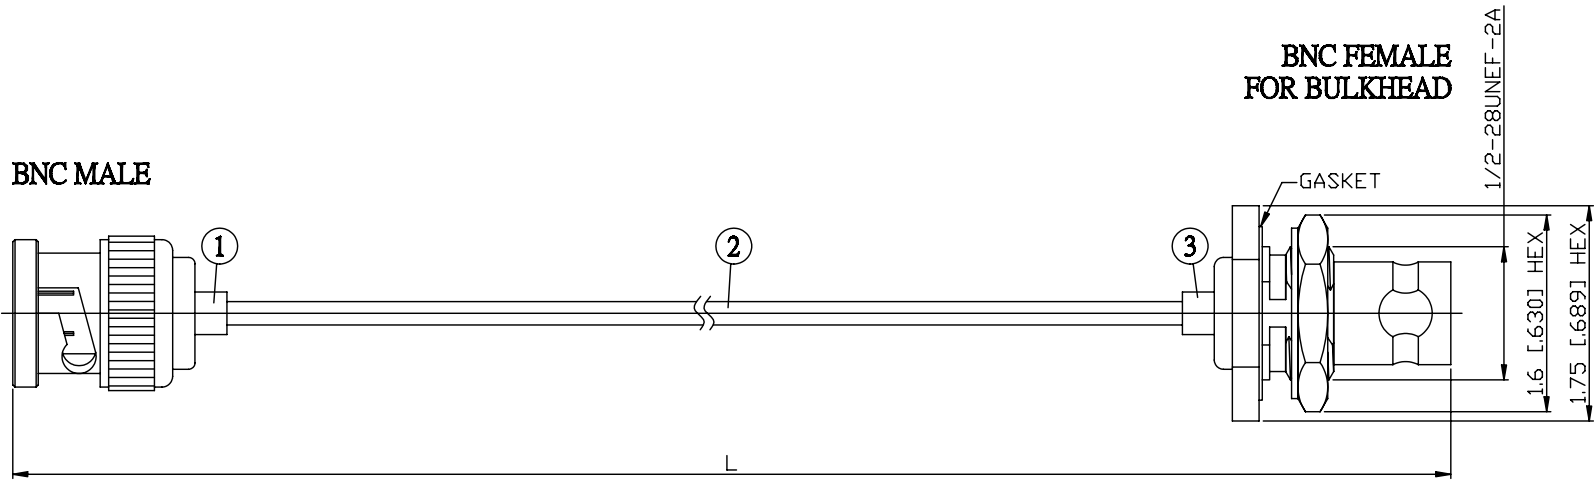

NO.	COMPONENTS	IMPEDANCE
1	BNC MALE	50 OHM
2	.085" HANDBENDABLE CABLE (= JYBAO P/N .085SRF-W-P-50)	50 OHM
3	BNC FEMALE FOR BULKHEAD	50 OHM

JYE BAO P/N	L CM (INCH)
B30B85-85S-15	15 (5.906)
B30B85-85S-30	30 (11.811)
B30B85-85S-50	50 (19.685)
B30B85-85S-100	100 (39.370)
B30B85-85S-150	150 (59.055)
B30B85-85S-200	200 (78.740)
B30B85-85S-XXX	CUSTOM LENGTH IN CM

MOUNTING HOLE

LENGTH TOLERANCE IS $\pm 1.5\%$ OR $\pm 10\text{MM}$, WHICHEVER IS GREATER.	JYE BAO CO., LTD. TAIPEI TAIWAN
	DESCRIPTION CABLE ASSEMBLY BNC PLUG TO BNC JACK FOR BULKHEAD
	JYE BAO DRAWING NO. B30B85-85S-XXX