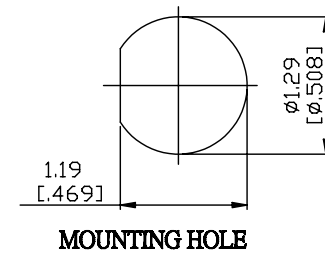

NO.	COMPONENTS	IMPEDANCE
1	BNC MALE	75 OHM
2	RG59	75 OHM
3	HEAT SHRINKING TUBE	
4	BNC FEMALE FOR BULKHEAD	75 OHM

JYE BAO P/N	L CM (INCH)
B30B85-59-15	15 (5.906)
B30B85-59-30	30 (11.811)
B30B85-59-50	50 (19.685)
B30B85-59-100	100 (39.370)
B30B85-59-150	150 (59.055)
B30B85-59-200	200 (78.740)
B30B85-59-XXX	CUSTOM LENGTH IN CM

LENGTH TOLERANCE IS $\pm 1.5\%$ OR $\pm 10\text{MM}$, WHICHEVER IS GREATER.	JYE BAO CO., LTD. TAIPEI TAIWAN
	DESCRIPTION CABLE ASSEMBLY BNC PLUG TO BNC JACK FOR BULKHEAD
	JYE BAO DRAWING NO. B30B85-59-XXX