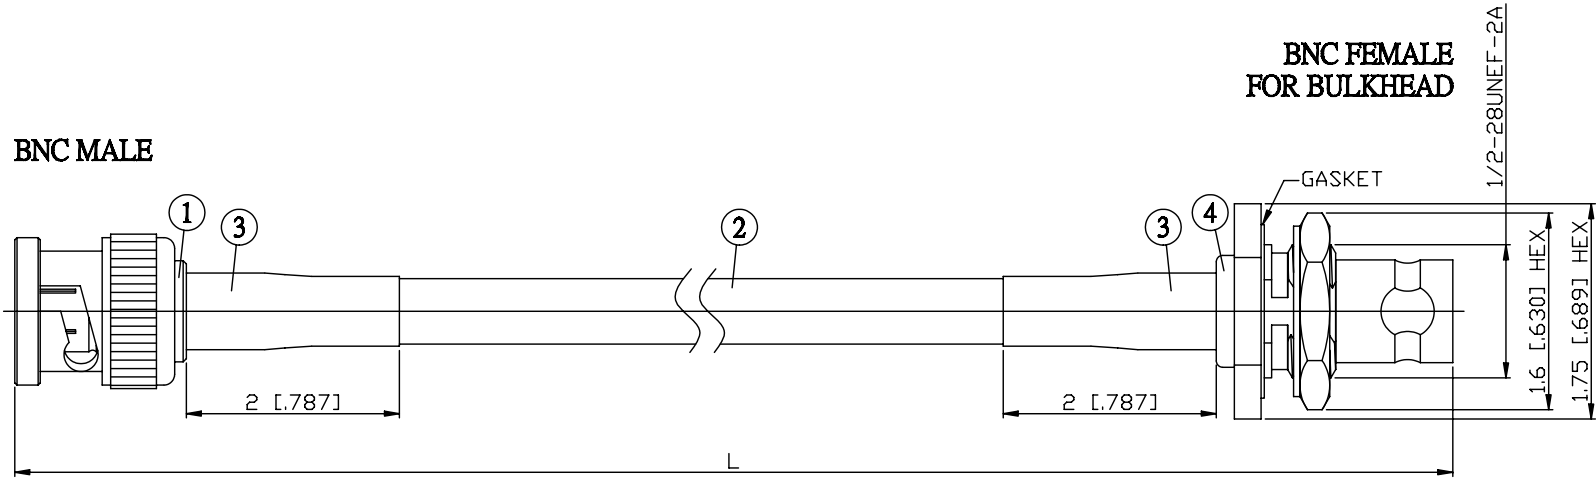

NO.	COMPONENTS	IMPEDANCE
1	BNC MALE	75 OHM
2	RG59	75 OHM
3	HEAT SHRINKING TUBE	
4	BNC FEMALE FOR BULKHEAD	75 OHM

JYE BAO P/N	L CM (INCH)
B30B85-59-15	15 (5.906)
B30B85-59-30	30 (11.811)
B30B85-59-50	50 (19.685)
B30B85-59-100	100 (39.370)
B30B85-59-150	150 (59.055)
B30B85-59-200	200 (78.740)
B30B85-59-XXX	CUSTOM LENGTH IN CM

LENGTH TOLERANCE IS $\pm 1.5\%$ OR $\pm 10\text{MM}$, WHICHEVER IS GREATER.	JYE BAO CO., LTD. TAIPEI TAIWAN
	DESCRIPTION CABLE ASSEMBLY BNC PLUG TO BNC JACK FOR BULKHEAD
	JYE BAO DRAWING NO. B30B85-59-XXX