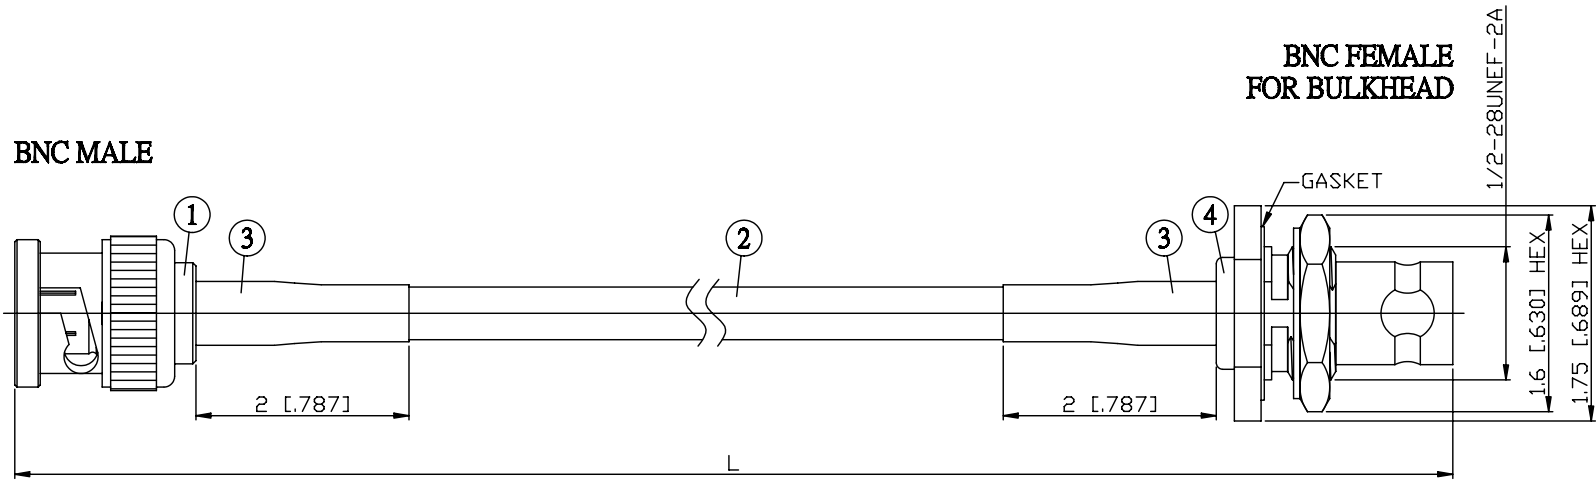

NO.	COMPONENTS	IMPEDANCE
1	BNC MALE	50 OHM
2	RG58	50 OHM
3	HEAT SHRINKING TUBE	
4	BNC FEMALE FOR BULKHEAD	50 OHM

JYE BAO P/N	L CM (INCH)
B30B85-58-15	15 (5.906)
B30B85-58-30	30 (11.811)
B30B85-58-50	50 (19.685)
B30B85-58-100	100 (39.370)
B30B85-58-150	150 (59.055)
B30B85-58-200	200 (78.740)
B30B85-58-XXX	CUSTOM LENGTH IN CM

<b>LENGTH TOLERANCE IS ±1.5% OR ±10MM, WHICHEVER IS GREATER.</b>	<b>JYE BAO CO., LTD.</b> TAIPEI TAIWAN
	<b>DESCRIPTION</b> CABLE ASSEMBLY BNC PLUG TO BNC JACK FOR BULKHEAD
	<b>JYE BAO DRAWING NO.</b> B30B85-58-XXX