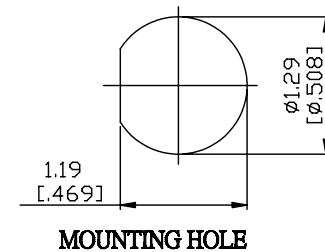

NO.	COMPONENTS	IMPEDANCE
1	BNC MALE	50 OHM
2	RG58	50 OHM
3	HEAT SHRINKING TUBE	
4	BNC FEMALE FOR BULKHEAD	50 OHM

JYE BAO P/N	L CM (INCH)
B30B85-58-15	15 (5.906)
B30B85-58-30	30 (11.811)
B30B85-58-50	50 (19.685)
B30B85-58-100	100 (39.370)
B30B85-58-150	150 (59.055)
B30B85-58-200	200 (78.740)
B30B85-58-XXX	CUSTOM LENGTH IN CM

<b>LENGTH TOLERANCE IS ±1.5% OR ±10MM, WHICHEVER IS GREATER.</b>	<b>JYE BAO CO., LTD.</b> TAIPEI TAIWAN
	<b>DESCRIPTION</b> CABLE ASSEMBLY BNC PLUG TO BNC JACK FOR BULKHEAD
	<b>JYE BAO DRAWING NO.</b> B30B85-58-XXX