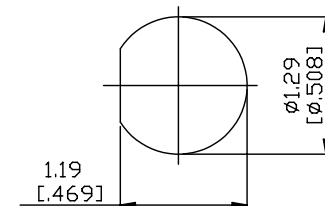

NO.	COMPONENTS	IMPEDANCE
1	BNC MALE	50 OHM
2	DOUBLE SHIELDED RG316(= RD316)	50 OHM
3	HEAT SHRINKING TUBE	
4	BNC FEMALE FOR BULKHEAD	50 OHM

JYE BAO P/N	L CM (INCH)
B30B85-316D-15	15 (5.906)
B30B85-316D-30	30 (11.811)
B30B85-316D-50	50 (19.685)
B30B85-316D-100	100 (39.370)
B30B85-316D-150	150 (59.055)
B30B85-316D-200	200 (78.740)
B30B85-316D-XXX	CUSTOM LENGTH IN CM

MOUNTING HOLE

LENGTH TOLERANCE IS $\pm 1.5\%$ OR $\pm 10\text{MM}$, WHICHEVER IS GREATER.	JYE BAO CO., LTD. TAIPEI TAIWAN
	DESCRIPTION CABLE ASSEMBLY BNC PLUG TO BNC JACK FOR BULKHEAD
	JYE BAO DRAWING NO. B30B85-316D-XXX