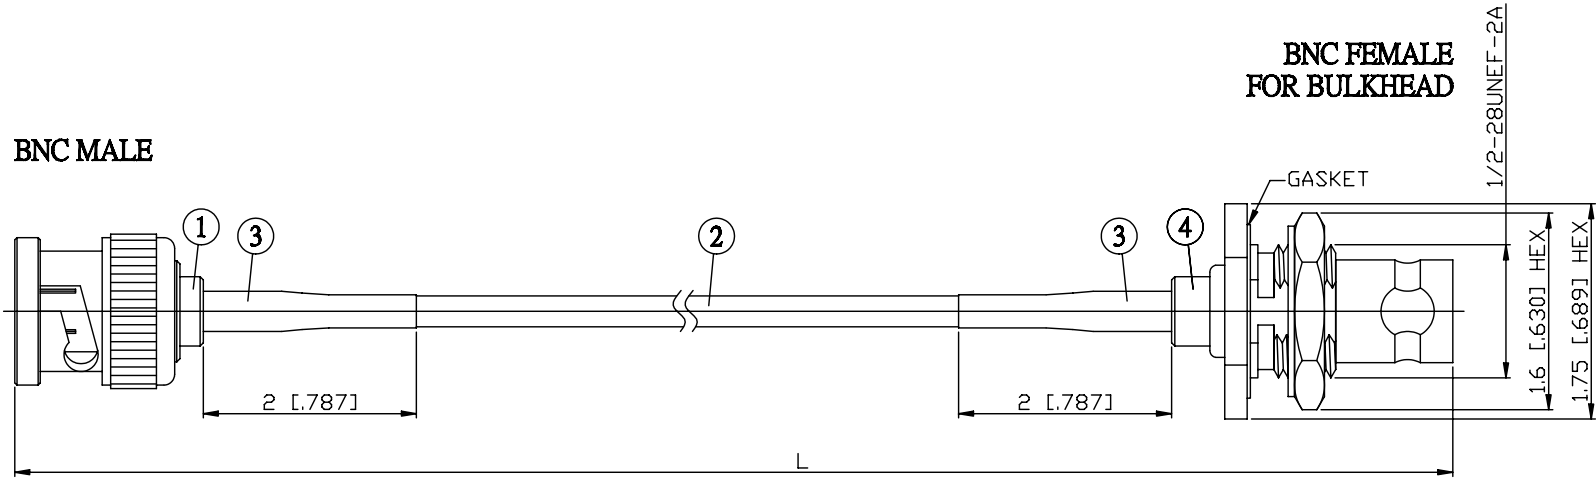

NO.	COMPONENTS	IMPEDANCE
1	BNC MALE	50 OHM
2	DOUBLE SHIELDED RG316(= RD316)	50 OHM
3	HEAT SHRINKING TUBE	
4	BNC FEMALE FOR BULKHEAD	50 OHM

JYE BAO P/N	L CM (INCH)
B30B85-316D-15	15 (5.906)
B30B85-316D-30	30 (11.811)
B30B85-316D-50	50 (19.685)
B30B85-316D-100	100 (39.370)
B30B85-316D-150	150 (59.055)
B30B85-316D-200	200 (78.740)
B30B85-316D-XXX	CUSTOM LENGTH IN CM

MOUNTING HOLE

LENGTH TOLERANCE IS $\pm 1.5\%$ OR $\pm 10\text{MM}$, WHICHEVER IS GREATER.	JYE BAO CO., LTD. TAIPEI TAIWAN
	DESCRIPTION CABLE ASSEMBLY BNC PLUG TO BNC JACK FOR BULKHEAD
	JYE BAO DRAWING NO. B30B85-316D-XXX