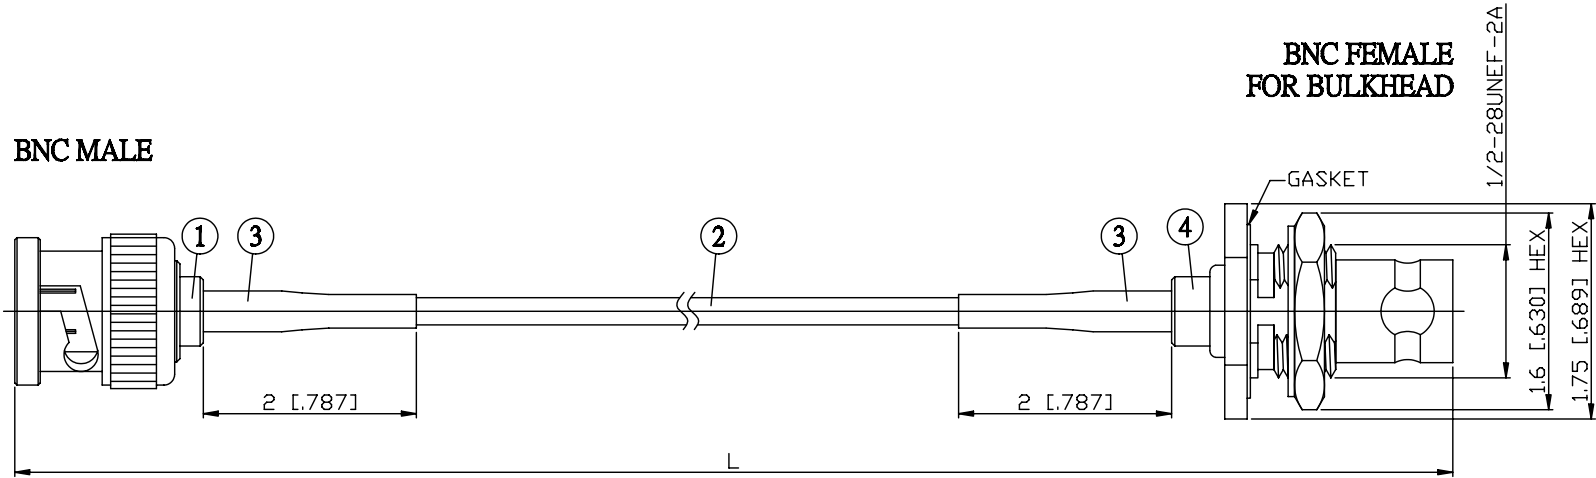

NO.	COMPONENTS	IMPEDANCE
1	BNC MALE	75 OHM
2	RG179	75 OHM
3	HEAT SHRINKING TUBE	
4	BNC FEMALE FOR BULKHEAD	75 OHM

JYE BAO P/N	L CM (INCH)
B30B85-179-15	15 (5.906)
B30B85-179-30	30 (11.811)
B30B85-179-50	50 (19.685)
B30B85-179-100	100 (39.370)
B30B85-179-150	150 (59.055)
B30B85-179-200	200 (78.740)
B30B85-179-XXX	CUSTOM LENGTH IN CM

LENGTH TOLERANCE IS $\pm 1.5\%$ OR $\pm 10\text{MM}$, WHICHEVER IS GREATER.	JYE BAO CO., LTD. TAIPEI TAIWAN
	DESCRIPTION CABLE ASSEMBLY BNC PLUG TO BNC JACK FOR BULKHEAD
	JYE BAO DRAWING NO. B30B85-179-XXX