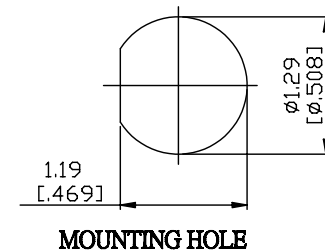

NO.	COMPONENTS	IMPEDANCE
1	BNC MALE	75 OHM
2	RG179	75 OHM
3	HEAT SHRINKING TUBE	
4	BNC FEMALE FOR BULKHEAD	75 OHM

JYE BAO P/N	L CM (INCH)
B30B85-179-15	15 (5.906)
B30B85-179-30	30 (11.811)
B30B85-179-50	50 (19.685)
B30B85-179-100	100 (39.370)
B30B85-179-150	150 (59.055)
B30B85-179-200	200 (78.740)
B30B85-179-XXX	CUSTOM LENGTH IN CM

LENGTH TOLERANCE IS $\pm 1.5\%$ OR $\pm 10\text{MM}$, WHICHEVER IS GREATER.	JYE BAO CO., LTD. TAIPEI TAIWAN
	DESCRIPTION CABLE ASSEMBLY BNC PLUG TO BNC JACK FOR BULKHEAD
	JYE BAO DRAWING NO. B30B85-179-XXX