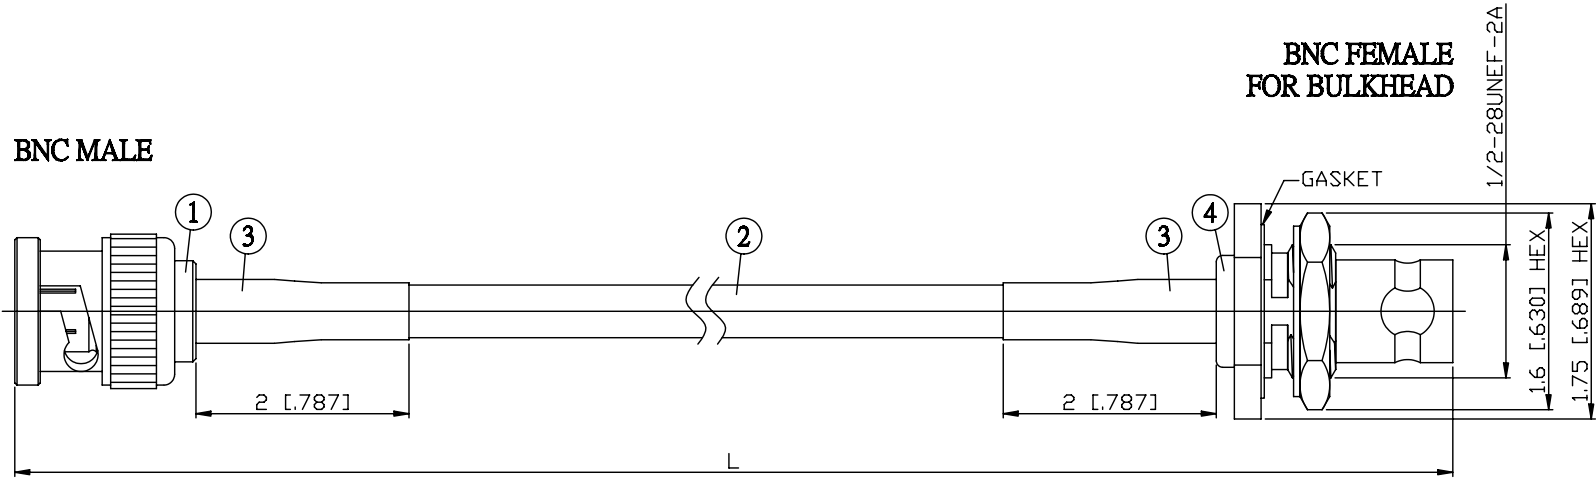

NO.	COMPONENTS	IMPEDANCE
1	BNC MALE	50 OHM
2	RG142	50 OHM
3	HEAT SHRINKING TUBE	
4	BNC FEMALE FOR BULKHEAD	50 OHM

JYE BAO P/N	L CM (INCH)
B30B85-142-15	15 (5.906)
B30B85-142-30	30 (11.811)
B30B85-142-50	50 (19.685)
B30B85-142-100	100 (39.370)
B30B85-142-150	150 (59.055)
B30B85-142-200	200 (78.740)
B30B85-142-XXX	CUSTOM LENGTH IN CM

LENGTH TOLERANCE IS $\pm 1.5\%$ OR $\pm 10\text{MM}$, WHICHEVER IS GREATER.	JYE BAO CO., LTD. TAIPEI TAIWAN
	DESCRIPTION CABLE ASSEMBLY BNC PLUG TO BNC JACK FOR BULKHEAD
	JYE BAO DRAWING NO. B30B85-142-XXX