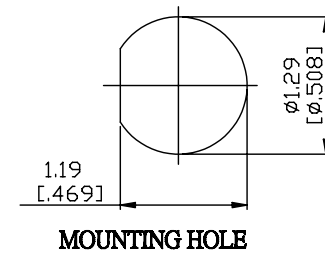

NO.	COMPONENTS	IMPEDANCE
1	BNC MALE	50 OHM
2	RG142	50 OHM
3	HEAT SHRINKING TUBE	
4	BNC FEMALE FOR BULKHEAD	50 OHM

JYE BAO P/N	L CM (INCH)
B30B85-142-15	15 (5.906)
B30B85-142-30	30 (11.811)
B30B85-142-50	50 (19.685)
B30B85-142-100	100 (39.370)
B30B85-142-150	150 (59.055)
B30B85-142-200	200 (78.740)
B30B85-142-XXX	CUSTOM LENGTH IN CM

LENGTH TOLERANCE IS $\pm 1.5\%$ OR $\pm 10\text{MM}$, WHICHEVER IS GREATER.	JYE BAO CO., LTD. TAIPEI TAIWAN
	DESCRIPTION CABLE ASSEMBLY BNC PLUG TO BNC JACK FOR BULKHEAD
	JYE BAO DRAWING NO. B30B85-142-XXX