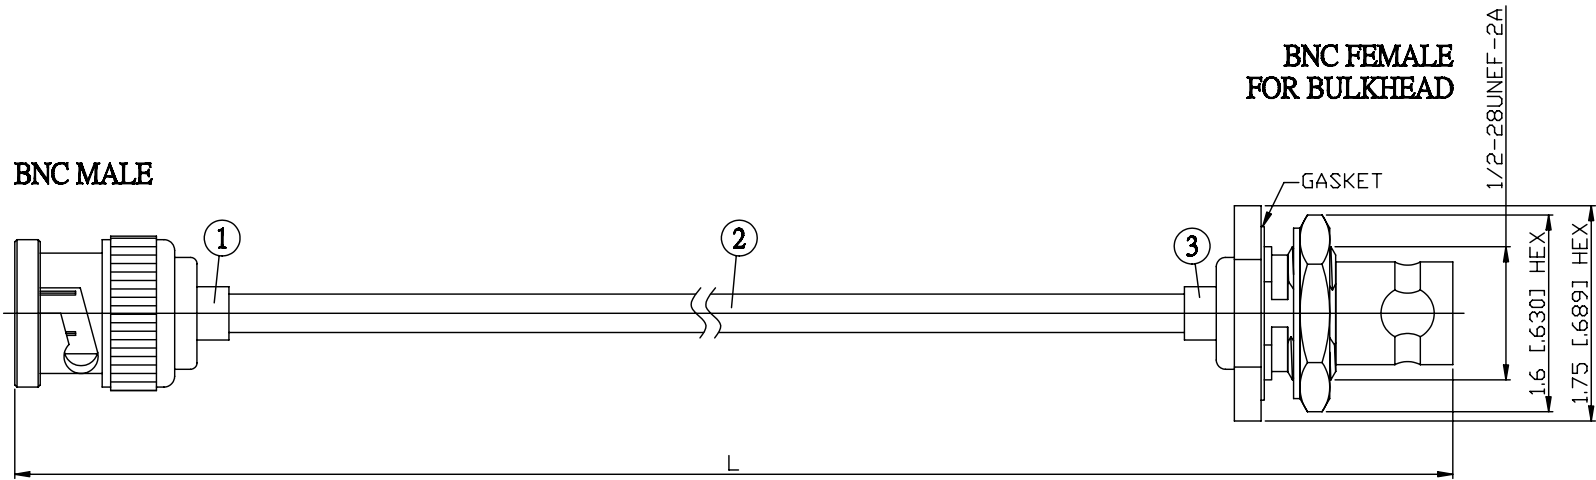

NO.	COMPONENTS	IMPEDANCE
1	BNC MALE	50 OHM
2	.141" TIN PLATED SEMI-RIGID CABLE (TIN PLATED RG402)	50 OHM
3	BNC FEMALE FOR BULKHEAD	50 OHM

JYE BAO P/N	L CM (INCH)
B30B85-141T-15	15 (5.906)
B30B85-141T-30	30 (11.811)
B30B85-141T-50	50 (19.685)
B30B85-141T-100	100 (39.370)
B30B85-141T-150	150 (59.055)
B30B85-141T-200	200 (78.740)
B30B85-141T-XXX	CUSTOM LENGTH IN CM

LENGTH TOLERANCE IS $\pm 1.5\%$ OR $\pm 10\text{MM}$, WHICHEVER IS GREATER.	JYE BAO CO., LTD. TAIPEI TAIWAN	
	DESCRIPTION	CABLE ASSEMBLY BNC PLUG TO BNC JACK FOR BULKHEAD
	JYE BAO DRAWING NO.	B30B85-141T-XXX