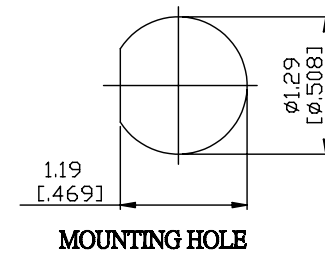

NO.	COMPONENTS	IMPEDANCE
1	BNC MALE	50 OHM
2	.141" TIN PLATED SEMI-RIGID CABLE (TIN PLATED RG402)	50 OHM
3	BNC FEMALE FOR BULKHEAD	50 OHM

JYE BAO P/N	L CM (INCH)
B30B85-141T-15	15 (5.906)
B30B85-141T-30	30 (11.811)
B30B85-141T-50	50 (19.685)
B30B85-141T-100	100 (39.370)
B30B85-141T-150	150 (59.055)
B30B85-141T-200	200 (78.740)
B30B85-141T-XXX	CUSTOM LENGTH IN CM

LENGTH TOLERANCE IS $\pm 1.5\%$ OR $\pm 10\text{MM}$, WHICHEVER IS GREATER.	JYE BAO CO., LTD. TAIPEI TAIWAN	
	DESCRIPTION	CABLE ASSEMBLY BNC PLUG TO BNC JACK FOR BULKHEAD
	JYE BAO DRAWING NO.	B30B85-141T-XXX