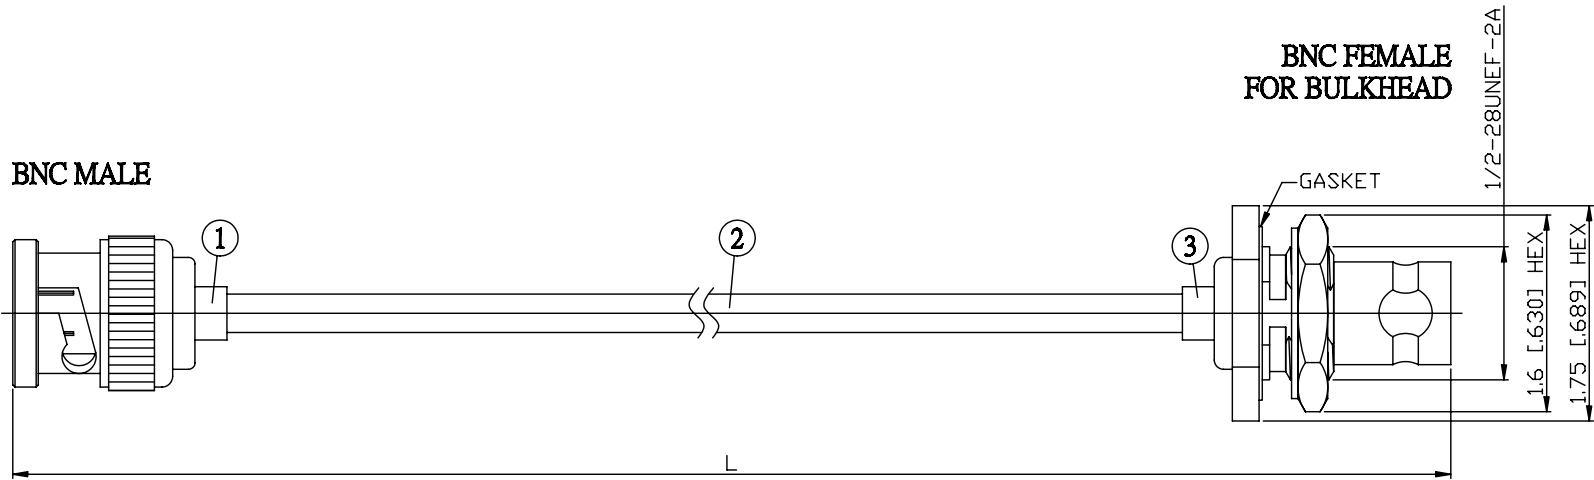

NO.	COMPONENTS	IMPEDANCE
1	BNC MALE	50 OHM
2	.141" HANDBENDABLE CABLE (= JYEBAO P/N .141SRF-W-P-50)	50 OHM
3	BNC FEMALE FOR BULKHEAD	50 OHM

JYE BAO P/N	L CM (INCH)
B30B85-141S-15	15 (5.906)
B30B85-141S-30	30 (11.811)
B30B85-141S-50	50 (19.685)
B30B85-141S-100	100 (39.370)
B30B85-141S-150	150 (59.055)
B30B85-141S-200	200 (78.740)
B30B85-141S-XXX	CUSTOM LENGTH IN CM

LENGTH TOLERANCE IS $\pm 1.5\%$ OR $\pm 10\text{MM}$, WHICHEVER IS GREATER.	JYE BAO CO., LTD. TAIPEI TAIWAN
	DESCRIPTION CABLE ASSEMBLY BNC PLUG TO BNC JACK FOR BULKHEAD
	JYE BAO DRAWING NO. B30B85-141S-XXXX