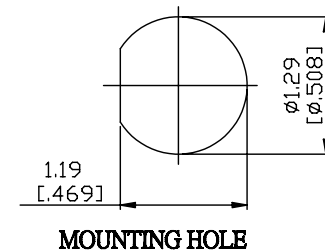

NO.	COMPONENTS	IMPEDANCE
1	BNC MALE	50 OHM
2	.141" HANDBENDABLE CABLE (= JYEBAO P/N .141SRF-W-P-50)	50 OHM
3	BNC FEMALE FOR BULKHEAD	50 OHM

JYE BAO P/N	L CM (INCH)
B30B85-141S-15	15 (5.906)
B30B85-141S-30	30 (11.811)
B30B85-141S-50	50 (19.685)
B30B85-141S-100	100 (39.370)
B30B85-141S-150	150 (59.055)
B30B85-141S-200	200 (78.740)
B30B85-141S-XXX	CUSTOM LENGTH IN CM

LENGTH TOLERANCE IS $\pm 1.5\%$ OR $\pm 10\text{MM}$, WHICHEVER IS GREATER.	JYE BAO CO., LTD. TAIPEI TAIWAN
	DESCRIPTION CABLE ASSEMBLY BNC PLUG TO BNC JACK FOR BULKHEAD
	JYE BAO DRAWING NO. B30B85-141S-XXXX