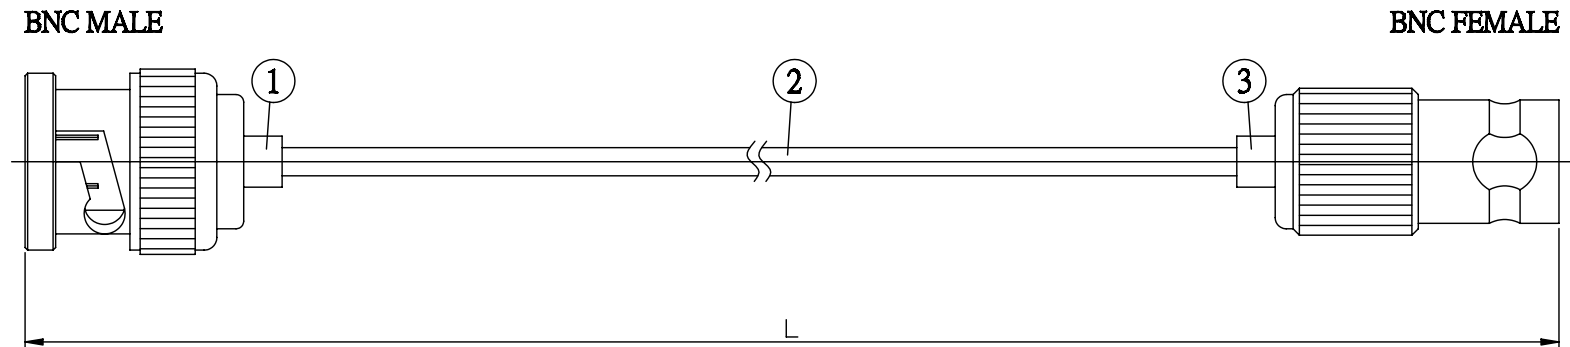

NO.	COMPONENTS	IMPEDANCE
1	BNC MALE	50 OHM
2	.085" TIN PLATED SEMI-RIGID CABLE (TIN PLATED RG405)	50 OHM
3	BNC FEMALE	50 OHM

JYE BAO P/N	L CM (INCH)
B30B80-85T-15	15 (5.906)
B30B80-85T-30	30 (11.811)
B30B80-85T-50	50 (19.685)
B30B80-85T-100	100 (39.370)
B30B80-85T-150	150 (59.055)
B30B80-85T-200	200 (78.740)
B30B80-85T-XXX	CUSTOM LENGTH IN CM

LENGTH TOLERANCE IS $\pm 1.5\%$ OR $\pm 10\text{MM}$, WHICHEVER IS GREATER.	JYE BAO CO., LTD. TAIPEI TAIWAN
	<small>DESCRIPTION</small> CABLE ASSEMBLY BNC PLUG TO BNC JACK
	<small>JYE BAO DRAWING NO.</small> B30B80-85T-XXX