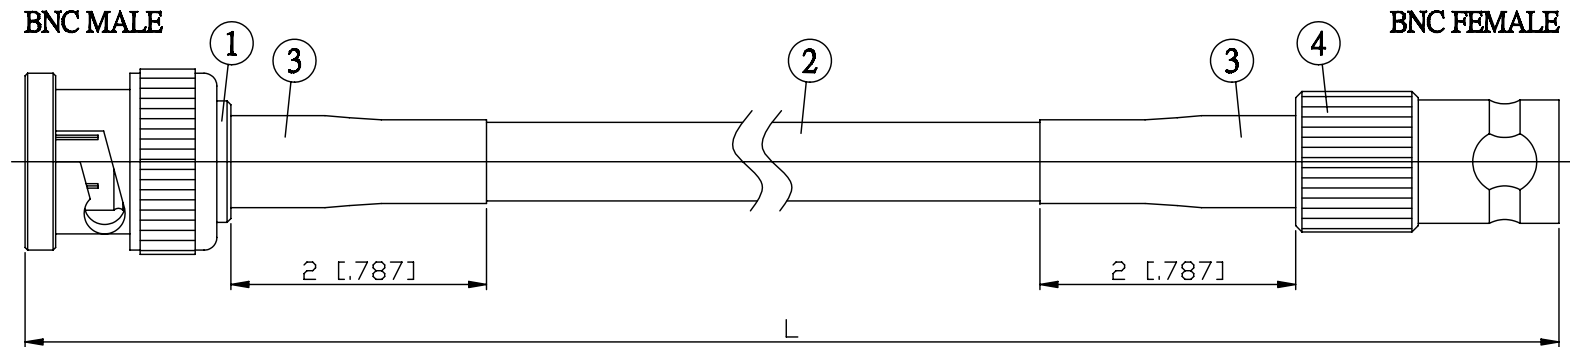

NO.	COMPONENTS	IMPEDANCE
1	BNC MALE	75 OHM
2	RG59	75 OHM
3	HEAT SHRINKING TUBE	
4	BNC FEMALE	75 OHM

JYE BAO P/N	L CM (INCH)
B30B80-59-15	15 (5.906)
B30B80-59-30	30 (11.811)
B30B80-59-50	50 (19.685)
B30B80-59-100	100 (39.370)
B30B80-59-150	150 (59.055)
B30B80-59-200	200 (78.740)
B30B80-59-XXX	CUSTOM LENGTH IN CM

LENGTH TOLERANCE IS $\pm 1.5\%$ OR $\pm 10\text{MM}$, WHICHEVER IS GREATER.	JYE BAO CO., LTD. TAIPEI TAIWAN
	DESCRIPTION CABLE ASSEMBLY BNC PLUG TO BNC JACK
	JYE BAO DRAWING NO. B30B80-59-XXX