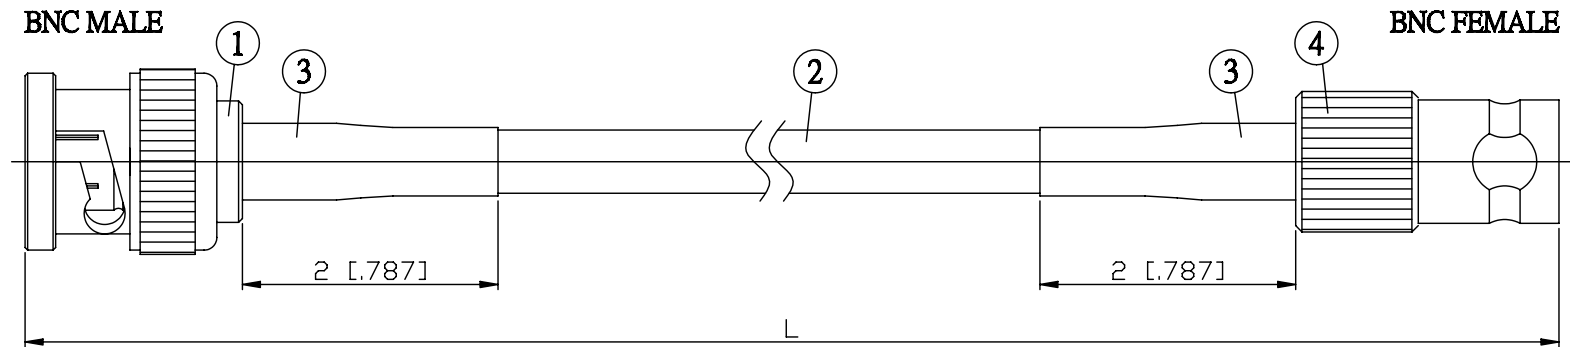

NO.	COMPONENTS	IMPEDANCE
1	BNC MALE	50 OHM
2	RG58	50 OHM
3	HEAT SHRINKING TUBE	
4	BNC FEMALE	50 OHM

JYE BAO P/N	L CM (INCH)
B30B80-58-15	15 (5.906)
B30B80-58-30	30 (11.811)
B30B80-58-50	50 (19.685)
B30B80-58-100	100 (39.370)
B30B80-58-150	150 (59.055)
B30B80-58-200	200 (78.740)
B30B80-58-XXX	CUSTOM LENGTH IN CM

LENGTH TOLERANCE IS $\pm 1.5\%$ OR $\pm 10\text{MM}$, WHICHEVER IS GREATER.	JYE BAO CO., LTD. TAIPEI TAIWAN
	DESCRIPTION CABLE ASSEMBLY BNC PLUG TO BNC JACK
	JYE BAO DRAWING NO. B30B80-58-XXX