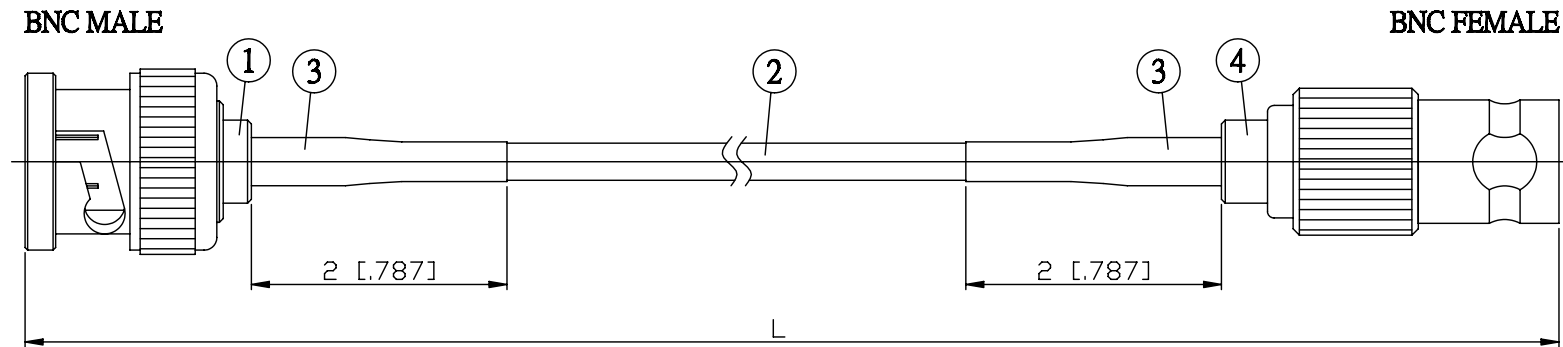

NO.	COMPONENTS	IMPEDANCE
1	BNC MALE	50 OHM
2	DOUBLE SHIELDED RG316(= RD316)	50 OHM
3	HEAT SHRINKING TUBE	
4	BNC FEMALE	50 OHM

JYE BAO P/N	L CM (INCH)
B30B80-316D-15	15 (5.906)
B30B80-316D-30	30 (11.811)
B30B80-316D-50	50 (19.685)
B30B80-316D-100	100 (39.370)
B30B80-316D-150	150 (59.055)
B30B80-316D-200	200 (78.740)
B30B80-316D-XXX	CUSTOM LENGTH IN CM

LENGTH TOLERANCE IS $\pm 1.5\%$ OR $\pm 10\text{MM}$, WHICHEVER IS GREATER.	JYE BAO CO., LTD. TAIPEI TAIWAN
	DESCRIPTION CABLE ASSEMBLY BNC PLUG TO BNC JACK
	JYE BAO DRAWING NO. B30B80-316D-XXX