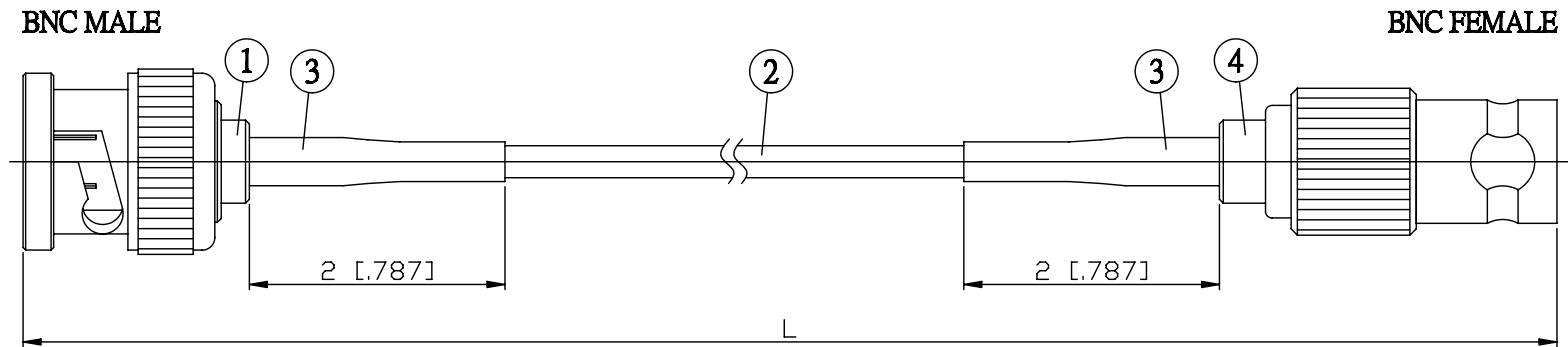

NO.	COMPONENTS	IMPEDANCE
1	BNC MALE	50 OHM
2	RG316	50 OHM
3	HEAT SHRINKING TUBE	
4	BNC FEMALE	50 OHM

JYE BAO P/N	L CM (INCH)
B30B80-316-15	15 (5.906)
B30B80-316-30	30 (11.811)
B30B80-316-50	50 (19.685)
B30B80-316-100	100 (39.370)
B30B80-316-150	150 (59.055)
B30B80-316-200	200 (78.740)
B30B80-316-XXX	CUSTOM LENGTH IN CM

LENGTH TOLERANCE IS $\pm 1.5\%$ OR $\pm 10\text{MM}$ , WHICHEVER IS GREATER.	<b>JYE BAO CO., LTD.</b> TAIPEI TAIWAN
	DESCRIPTION CABLE ASSEMBLY BNC PLUG TO BNC JACK
	JYE BAO DRAWING NO. B30B80-316-XXX