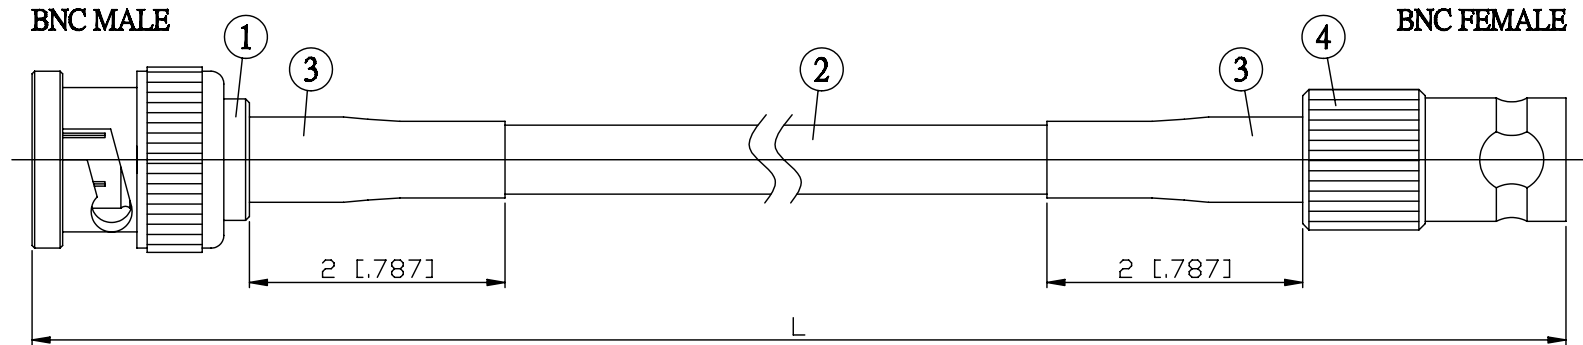

NO.	COMPONENTS	IMPEDANCE
1	BNC MALE	50 OHM
2	RG223	50 OHM
3	HEAT SHRINKING TUBE	
4	BNC FEMALE	50 OHM

JYE BAO P/N	L CM (INCH)
B30B80-223-15	15 (5.906)
B30B80-223-30	30 (11.811)
B30B80-223-50	50 (19.685)
B30B80-223-100	100 (39.370)
B30B80-223-150	150 (59.055)
B30B80-223-200	200 (78.740)
B30B80-223-XXX	CUSTOM LENGTH IN CM

LENGTH TOLERANCE IS $\pm 1.5\%$ OR $\pm 10\text{MM}$, WHICHEVER IS GREATER.	JYE BAO CO., LTD. TAIPEI TAIWAN
	DESCRIPTION CABLE ASSEMBLY BNC PLUG TO BNC JACK
	JYE BAO DRAWING NO. B30B80-223-XXX