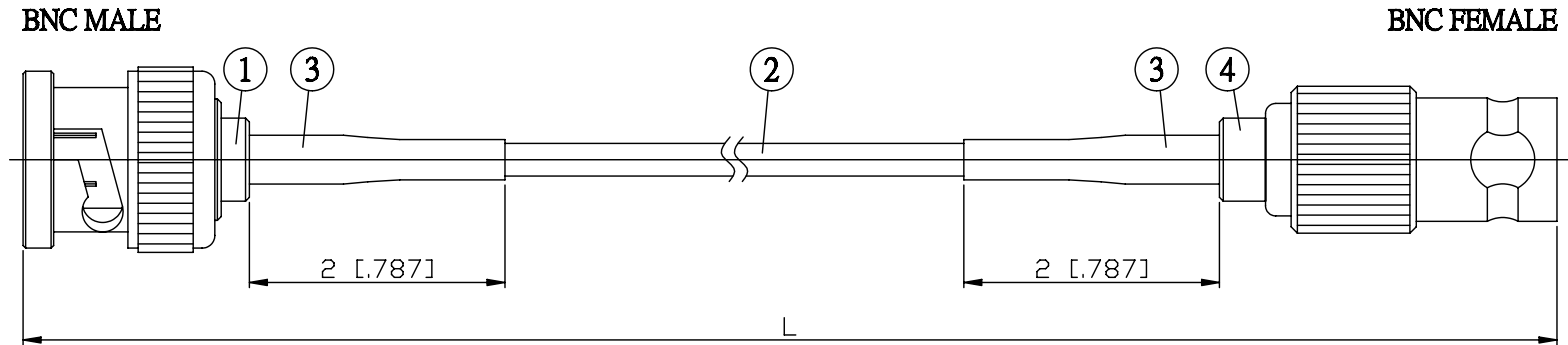

NO.	COMPONENTS	IMPEDANCE
1	BNC MALE	75 OHM
2	RG179	75 OHM
3	HEAT SHRINKING TUBE	
4	BNC FEMALE	75 OHM

JYE BAO P/N	L CM (INCH)
B30B80-179-15	15 (5.906)
B30B80-179-30	30 (11.811)
B30B80-179-50	50 (19.685)
B30B80-179-100	100 (39.370)
B30B80-179-150	150 (59.055)
B30B80-179-200	200 (78.740)
B30B80-179-XXX	CUSTOM LENGTH IN CM

LENGTH TOLERANCE IS $\pm 1.5\%$ OR $\pm 10\text{MM}$, WHICHEVER IS GREATER.	JYE BAO CO., LTD. TAIPEI TAIWAN
	DESCRIPTION CABLE ASSEMBLY BNC PLUG TO BNC JACK
	JYE BAO DRAWING NO. B30B80-179-XXX