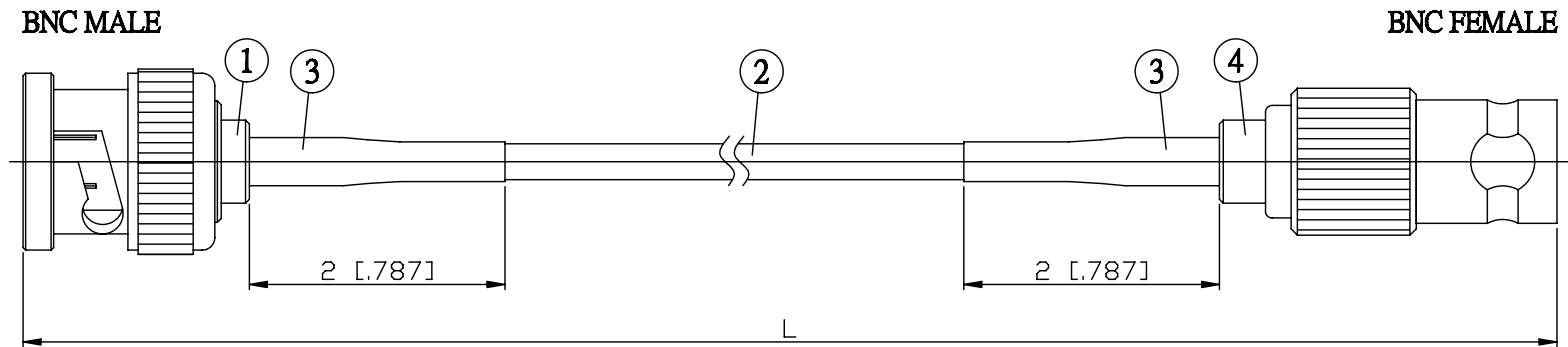

NO.	COMPONENTS	IMPEDANCE
1	BNC MALE	50 OHM
2	RG174	50 OHM
3	HEAT SHRINKING TUBE	
4	BNC FEMALE	50 OHM

JYE BAO P/N	L CM (INCH)
B30B80-174-15	15 (5.906)
B30B80-174-30	30 (11.811)
B30B80-174-50	50 (19.685)
B30B80-174-100	100 (39.370)
B30B80-174-150	150 (59.055)
B30B80-174-200	200 (78.740)
B30B80-174-XXX	CUSTOM LENGTH IN CM

LENGTH TOLERANCE IS $\pm 1.5\%$ OR $\pm 10\text{MM}$, WHICHEVER IS GREATER.	JYE BAO CO., LTD. TAIPEI TAIWAN
	DESCRIPTION CABLE ASSEMBLY BNC PLUG TO BNC JACK
	JYE BAO DRAWING NO. B30B80-174-XXX