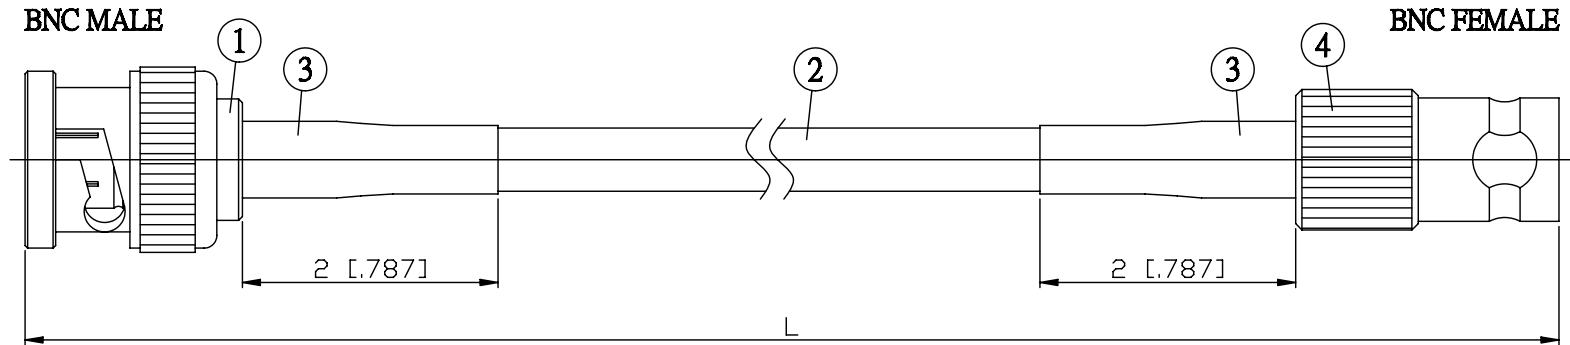

NO.	COMPONENTS	IMPEDANCE
1	BNC MALE	50 OHM
2	RG142	50 OHM
3	HEAT SHRINKING TUBE	
4	BNC FEMALE	50 OHM

JYE BAO P/N	L CM (INCH)
B30B80-142-15	15 (5.906)
B30B80-142-30	30 (11.811)
B30B80-142-50	50 (19.685)
B30B80-142-100	100 (39.370)
B30B80-142-150	150 (59.055)
B30B80-142-200	200 (78.740)
B30B80-142-XXX	CUSTOM LENGTH IN CM

LENGTH TOLERANCE IS $\pm 1.5\%$ OR $\pm 10\text{MM}$, WHICHEVER IS GREATER.	JYE BAO CO., LTD. TAIPEI TAIWAN
	DESCRIPTION CABLE ASSEMBLY BNC PLUG TO BNC JACK
	JYE BAO DRAWING NO. B30B80-142-XXX