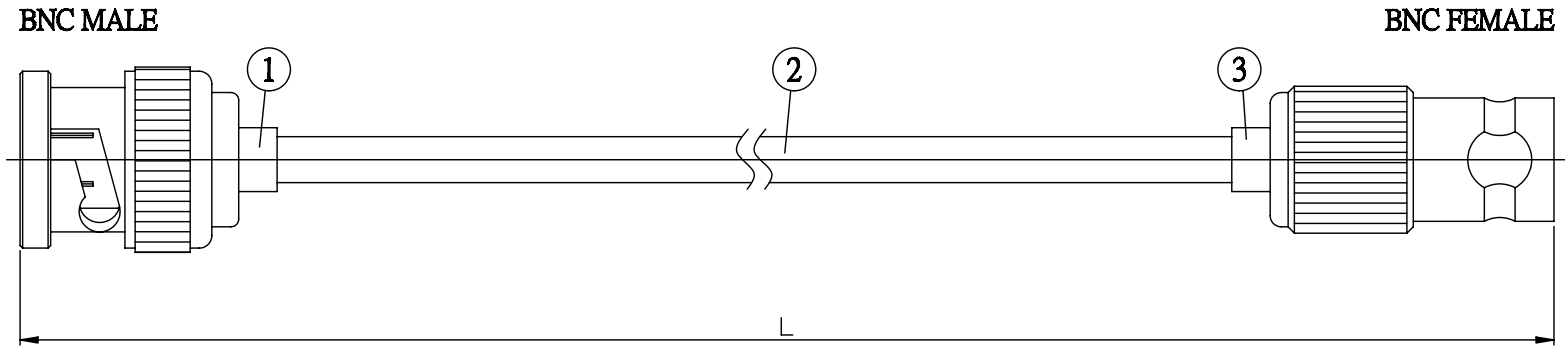

NO.	COMPONENTS	IMPEDANCE
1	BNC MALE	50 OHM
2	.141" TIN PLATED SEMI-RIGID CABLE (TIN PLATED RG402)	50 OHM
3	BNC FEMALE	50 OHM

JYE BAO P/N	L CM (INCH)
B30B80-141T-15	15 (5.906)
B30B80-141T-30	30 (11.811)
B30B80-141T-50	50 (19.685)
B30B80-141T-100	100 (39.370)
B30B80-141T-150	150 (59.055)
B30B80-141T-200	200 (78.740)
B30B80-141T-XXX	CUSTOM LENGTH IN CM

LENGTH TOLERANCE IS $\pm 1.5\%$ OR $\pm 10\text{MM}$ , WHICHEVER IS GREATER.	<b>JYE BAO CO., LTD.</b> TAIPEI TAIWAN
	<small>DESCRIPTION</small> CABLE ASSEMBLY BNC PLUG TO BNC JACK
	<small>JYE BAO DRAWING NO.</small> B30B80-141T-XXX