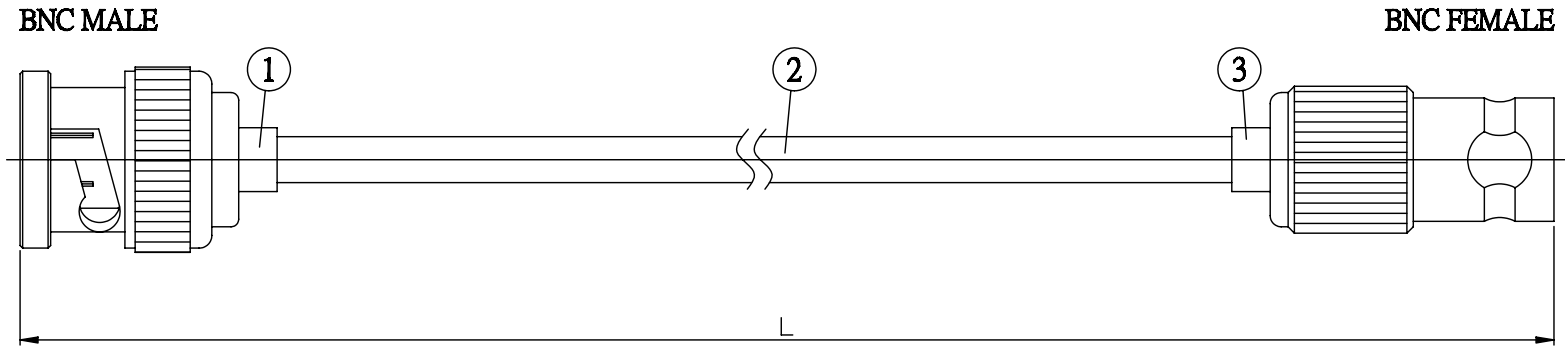

NO.	COMPONENTS	IMPEDANCE
1	BNC MALE	50 OHM
2	.141" HANDBENDABLE CABLE (= JYEBAO P/N .141SRF-W-P-50)	50 OHM
3	BNC FEMALE	50 OHM

JYE BAO P/N	L CM (INCH)
B30B80-141S-15	15 (5.906)
B30B80-141S-30	30 (11.811)
B30B80-141S-50	50 (19.685)
B30B80-141S-100	100 (39.370)
B30B80-141S-150	150 (59.055)
B30B80-141S-200	200 (78.740)
B30B80-141S-XXX	CUSTOM LENGTH IN CM

LENGTH TOLERANCE IS $\pm 1.5\%$ OR $\pm 10\text{MM}$, WHICHEVER IS GREATER.	JYE BAO CO., LTD. TAIPEI TAIWAN
	<small>DESCRIPTION</small> CABLE ASSEMBLY BNC PLUG TO BNC JACK
	<small>JYE BAO DRAWING NO.</small> B30B80-141S-XXX